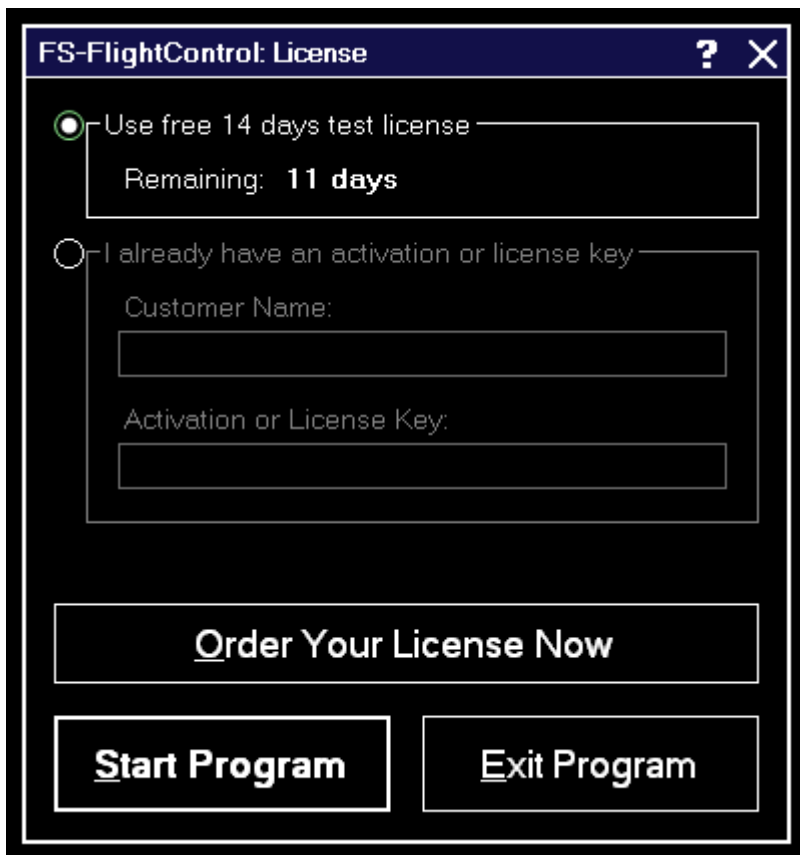

# LICENSE

This dialog to enter your FS-FlightControl license information enables you to activate the product or check how long your test license is still valid.