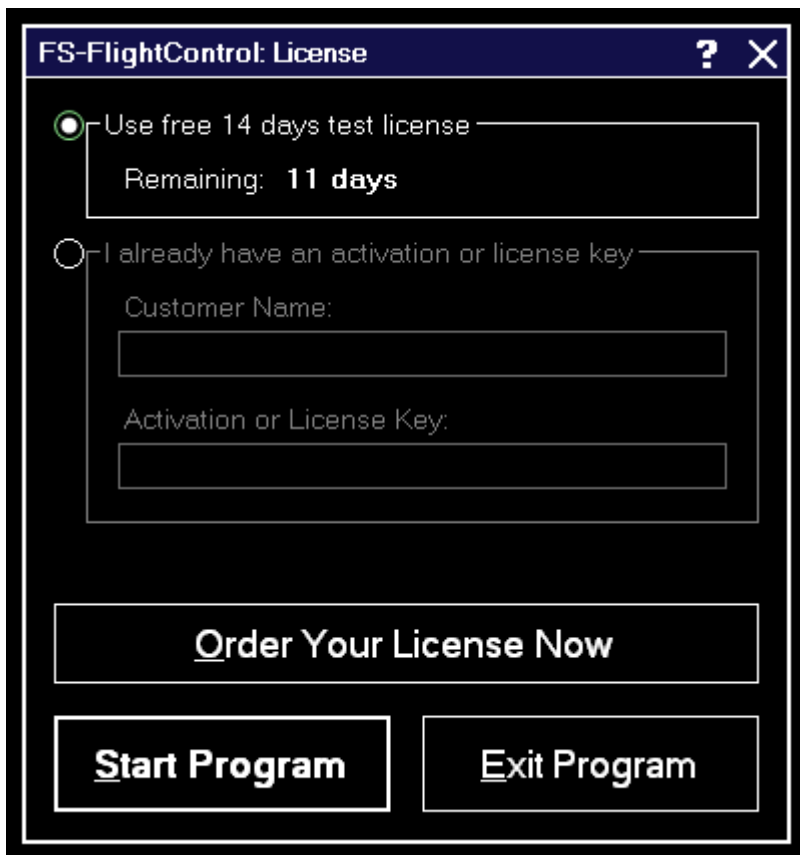

LICENSE

This dialog to enter your FS-FlightControl license information enables you to activate the product or check how long your test license is still valid.