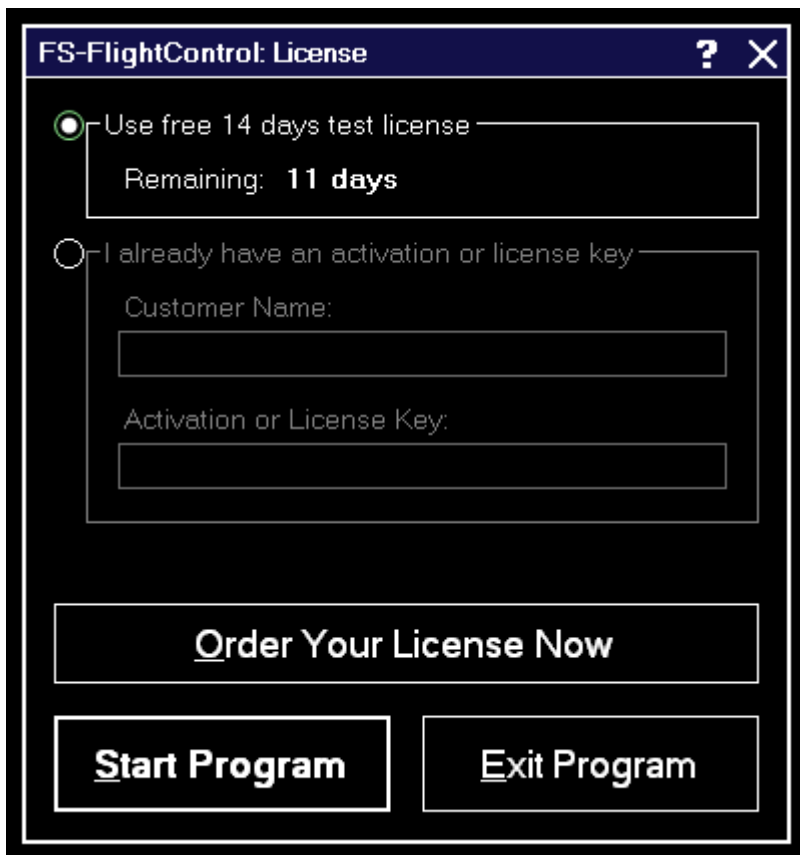

Inhaltsverzeichnis

| | |
|---------------------------|---|
| LICENSE | 1 |
| <i>Test License</i> | 1 |
| <i>License Data</i> | 1 |

LICENSE

This dialog to enter your FS-FlightControl license information enables you to activate the product or check how long your test license is still valid.

Test License

Here you can see how long your test license is still valid.

 Note: You can even still start the program after the test license has expired, but then it will close automatically after 5 minutes.