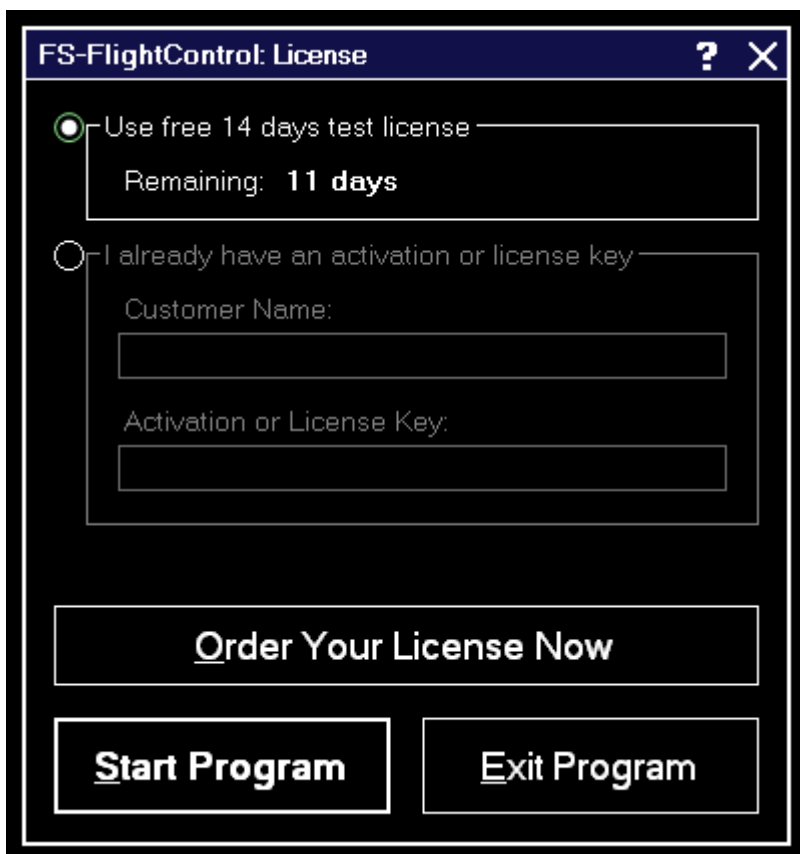

# LICENSE

This dialog to enter your FS-FlightControl license information enables you to activate the product or check how long your test license is still valid.