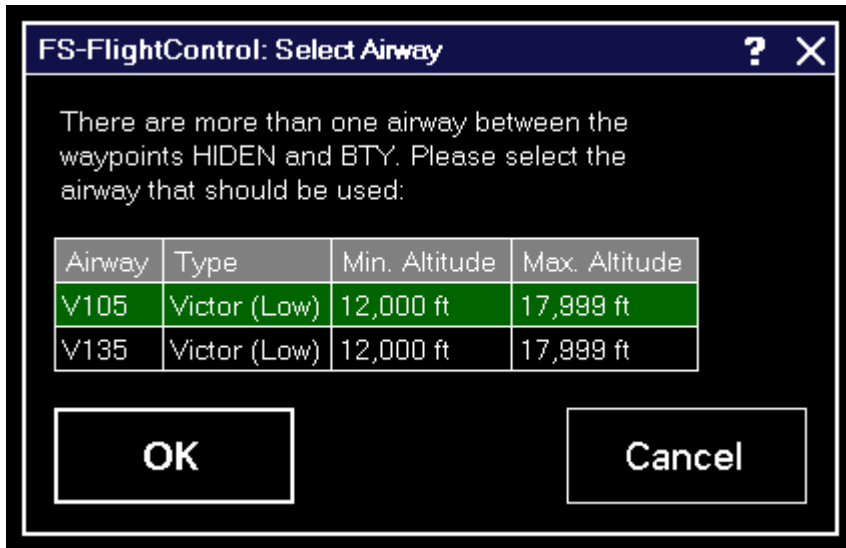

Inhaltsverzeichnis

Select Airway 1

Select Airway

If between two flight plan waypoints there is more than one airway this select airway dialog will be displayed giving you the option to choose one.

FS-FlightControl Handbuch:
<https://www.fs-flightcontrol.com/de/handbuch/>