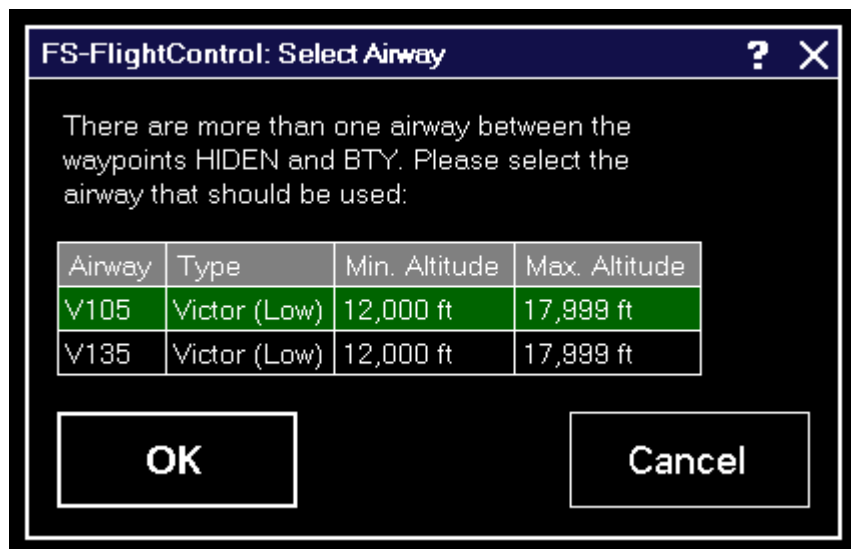

Inhaltsverzeichnis

Select Airway 1

Select Airway

If between two flight plan waypoints there is more than one airway this select airway dialog will be displayed giving you the option to choose one.

FS-FlightControl Handbuch:
<https://www.fs-flightcontrol.com/de/handbuch/>