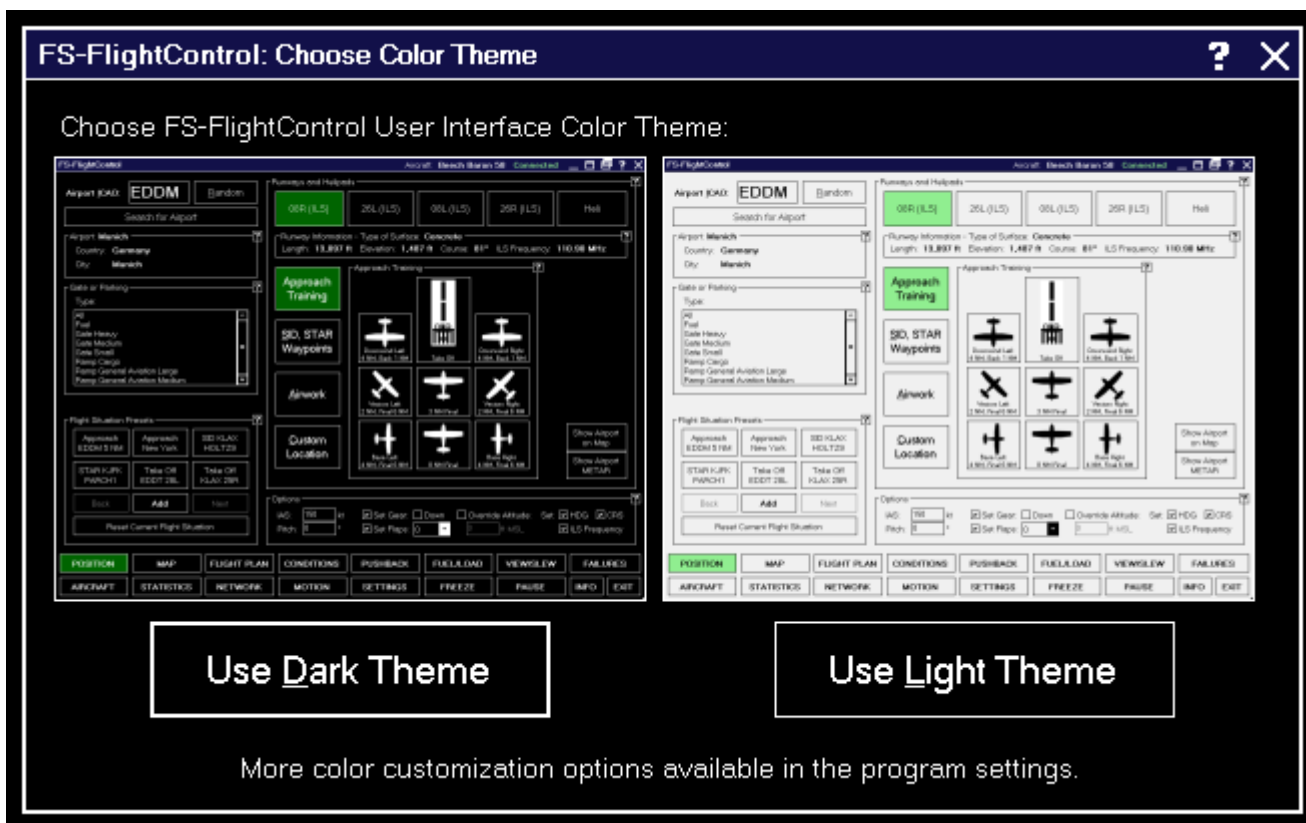

# Table of Contents

**CHOOSE COLOR THEME** ..... 1

# CHOOSE COLOR THEME

This dialog gives you the option to choose your preferred color theme for the FS-FlightControl user interface on first program start.

More color options are available in the **Settings** module.