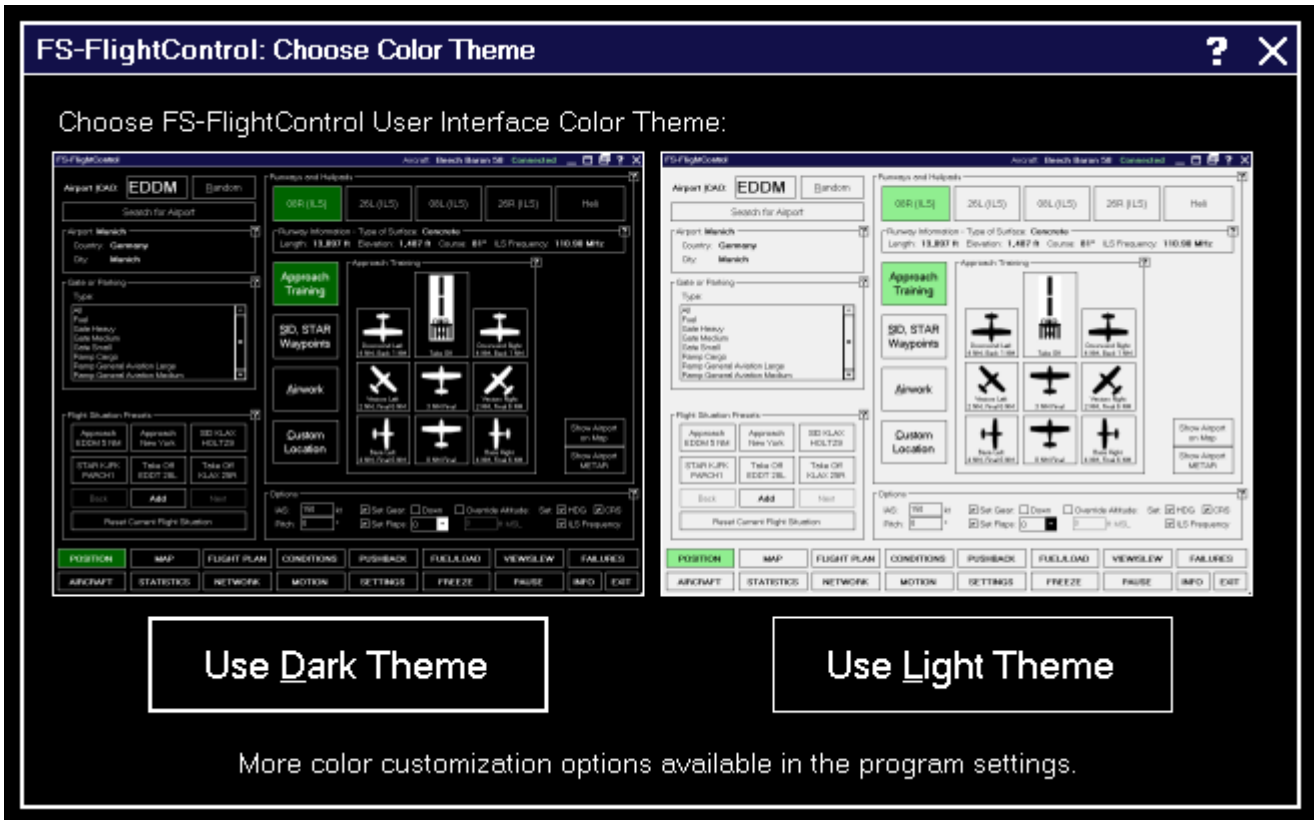

Table of Contents

CHOOSE COLOR THEME 1

CHOOSE COLOR THEME

This dialog gives you the option to choose your preferred color theme for the FS-FlightControl user interface on first program start.

More color options are available in the **Settings** module.