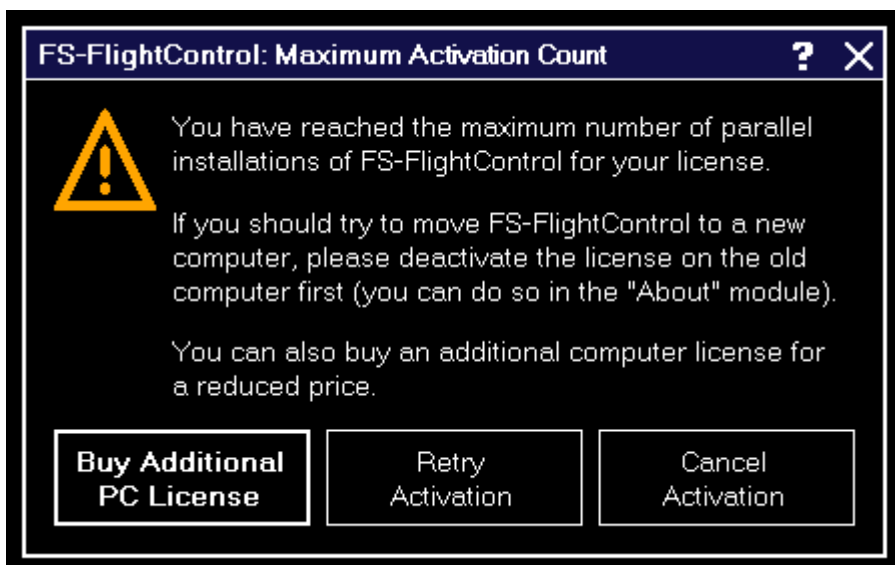

Table of Contents

MAXIMUM ACTIVATION COUNT 1

MAXIMUM ACTIVATION COUNT

This dialog is displayed when you tried to activate FS-FlightControl on more computers than you have purchased licenses for.

If you should try to move FS-FlightControl to a new computer, please deactivate the license on the old computer first: You can easily do so in the **about** module.