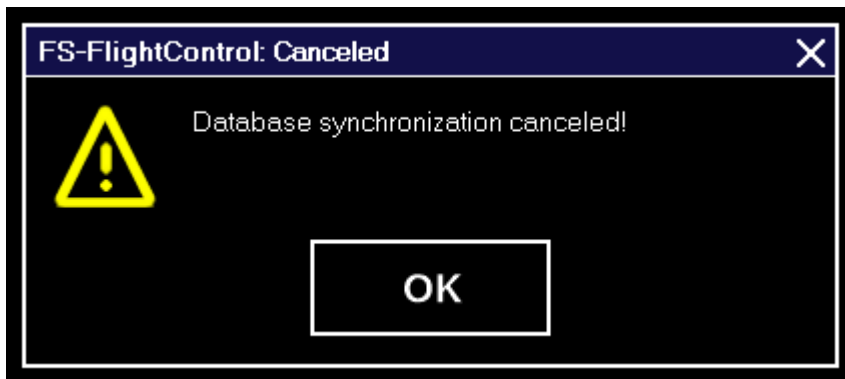

Table of Contents

| | |
|--------------------------|---|
| Message Box | 1 |
| <i>Success</i> | 1 |
| <i>Warning</i> | 1 |
| <i>Failed</i> | 1 |
| <i>Question</i> | 2 |

Message Box

Message boxes are consistently displayed throughout the whole program as shown below.

Success

Message boxes reporting a successful event are shown like this.

Warning

Warnings are displayed like this.

Failed

Failed events are displayed like this.

Question

And questions are shown like this.