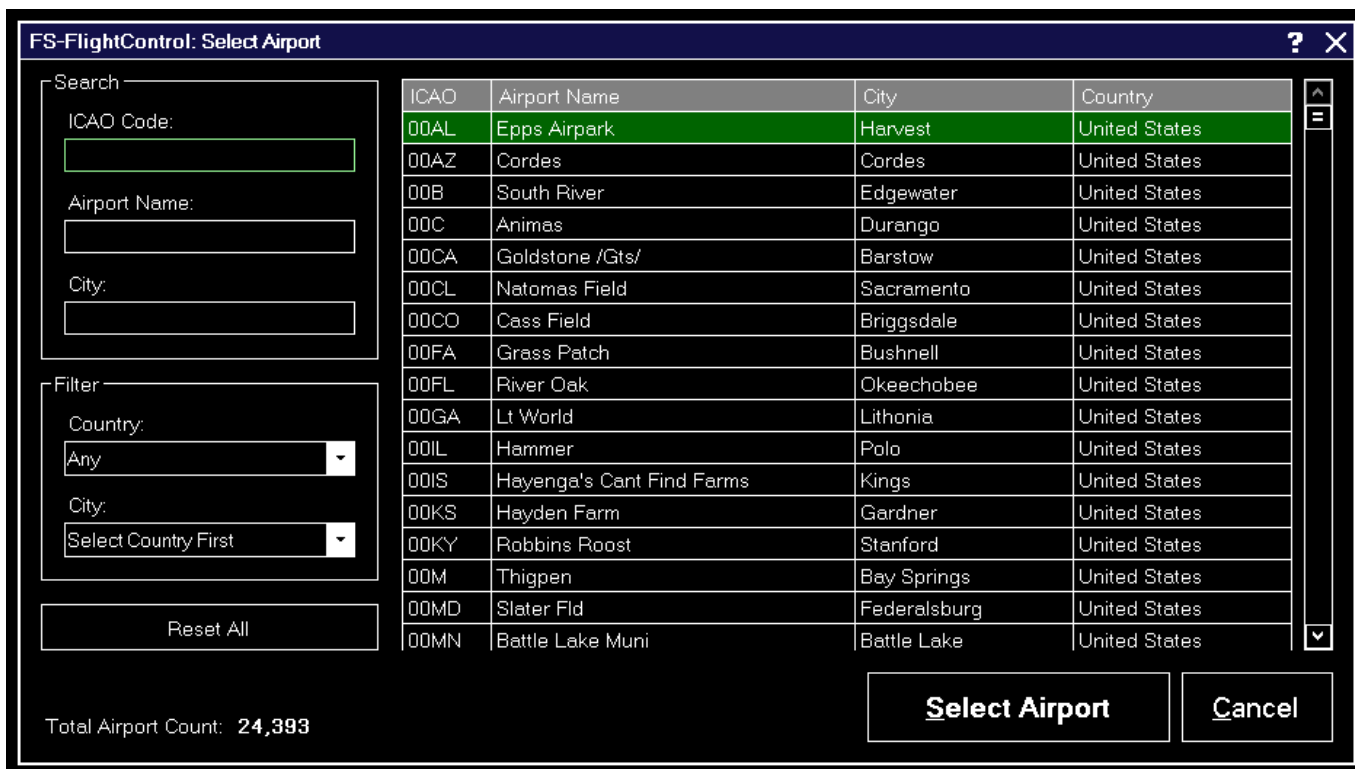

Table of Contents

| | |
|-----------------------------|---|
| Select Airport | 1 |
| Search | 1 |
| Filter | 2 |

Select Airport

This dialog allows you to select a specific airport.

Use the button **Reset All** to clear your search and filter input that all airports are listed again.

For your information the total count of all listed airports is displayed at the bottom.

 **Note:** The total count will only include airports that are actually listed based on selected [filter options](#), but also active airport/runway restrictions in the [Settings](#) module.