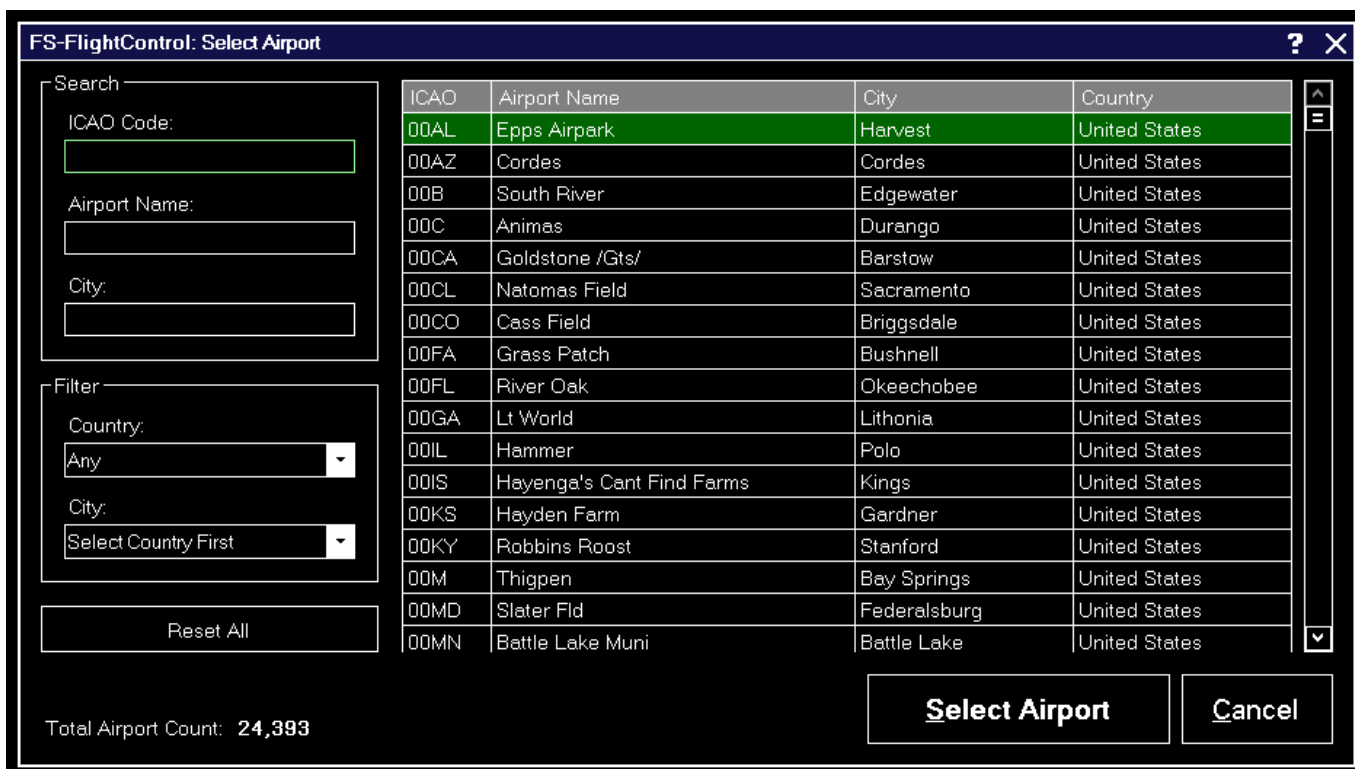

Table of Contents

SELECT AIRPORT	1
<i>Search</i>	1
<i>Filter</i>	2

SELECT AIRPORT

This dialog allows you to select a specific airport.

Use the button **Reset All** to clear your search and filter input that all airports are listed again.

For your information the total count of all airports is displayed at the bottom.

Search

You can search for an airport by entering the ICAO code, airport name or city.

Filter

Filter

Country:
United States

City:
San Francisco