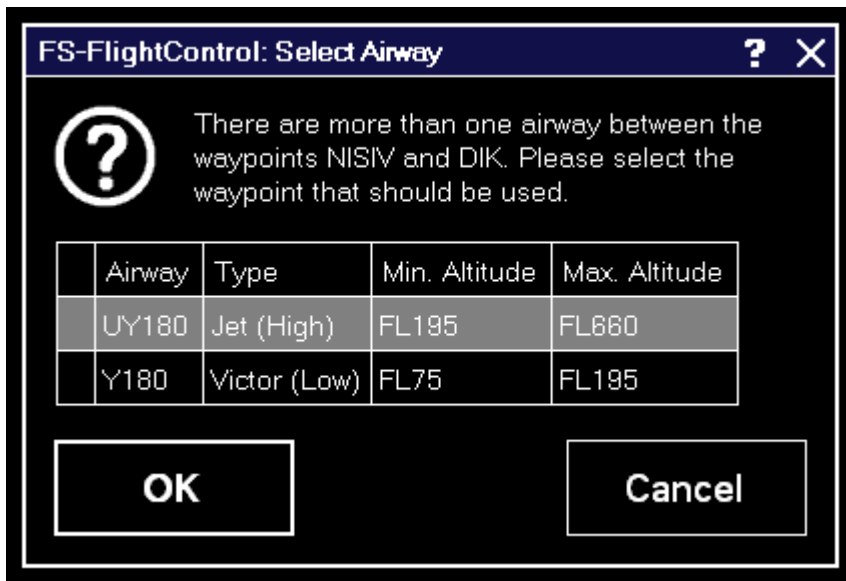

# Table of Contents

**Select Airway** ..... 1

# Select Airway

If between two flight plan waypoints there is more than one airway this select airway dialog will be displayed giving you the option to choose one.