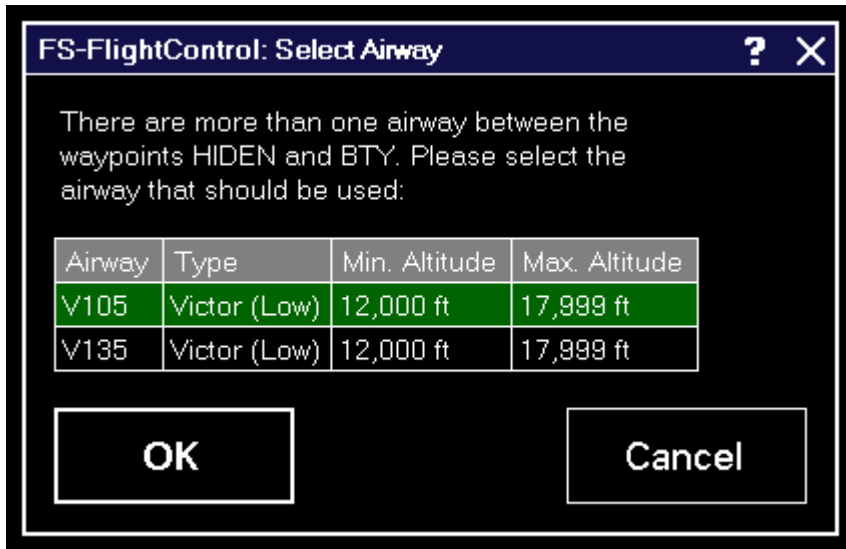

SELECT AIRWAY

If between two flight plan waypoints there is more than one airway this select airway dialog will be displayed giving you the option to choose one.

FS-FlightControl Manual:
<https://www.fs-flightcontrol.com/en/manual/>

PDF Generated on:
2026-04-21 07:30