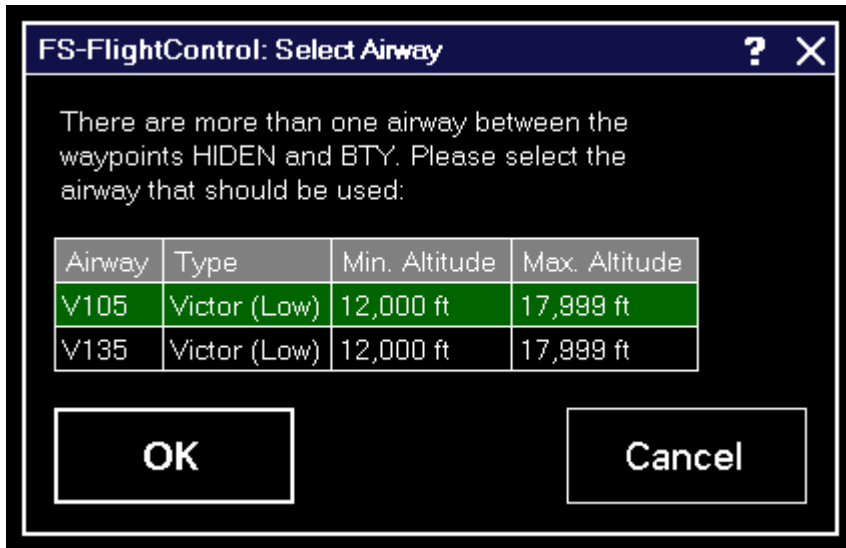

Table of Contents

Select Airway 1

Select Airway

If between two flight plan waypoints there is more than one airway this select airway dialog will be displayed giving you the option to choose one.

FS-FlightControl Manual:
<https://www.fs-flightcontrol.com/en/manual/>