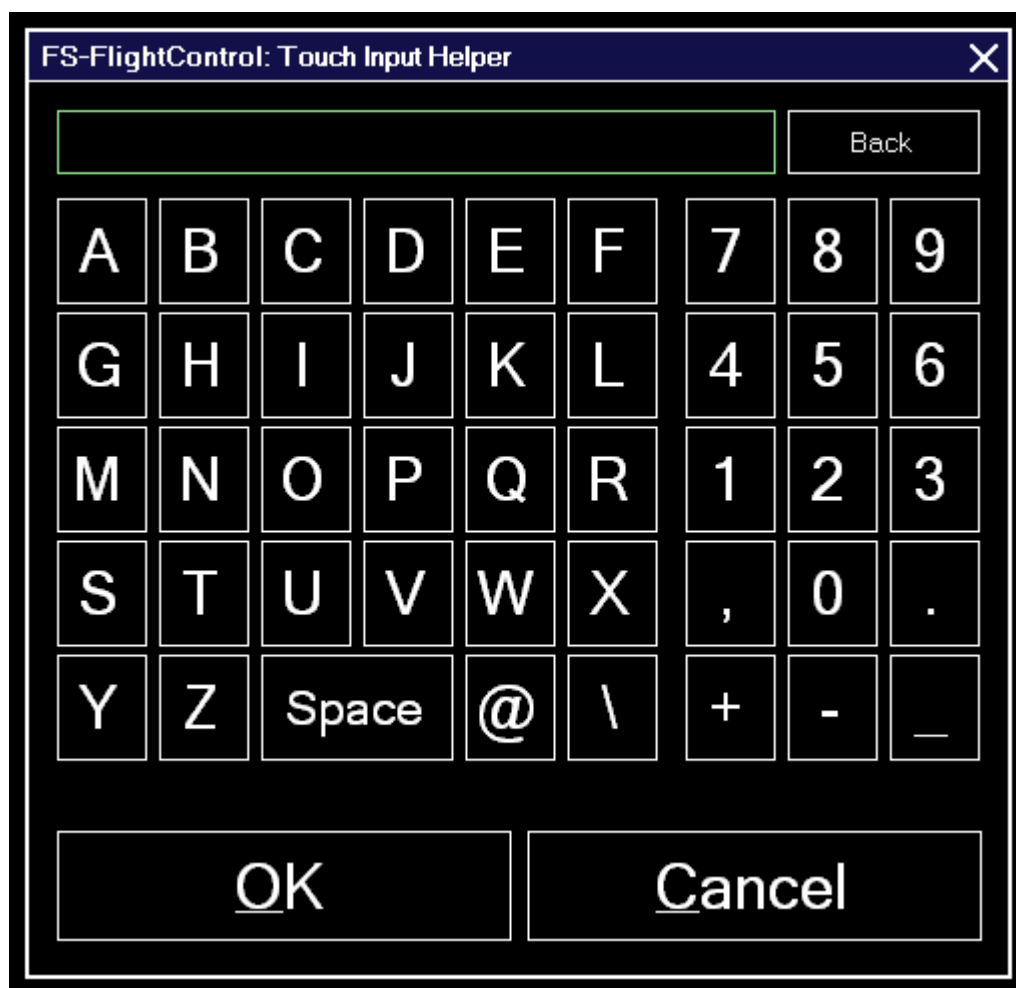

Table of Contents

Touch Input Helper 1

Touch Input Helper

The touch input helper dialog enables you to easily work with FS-FlightControl also with a touch-enabled monitor or tablet device without any keyboard or mouse involved.

By default the touch input helper is enabled and will pop-up whenever you click or touch in an input field.

If you should not like or need this, you can easily disable it in the [Settings](#) module.

 **Note:** While the Android or iOS app is connected the touch input helper gets activated automatically independent of your settings.