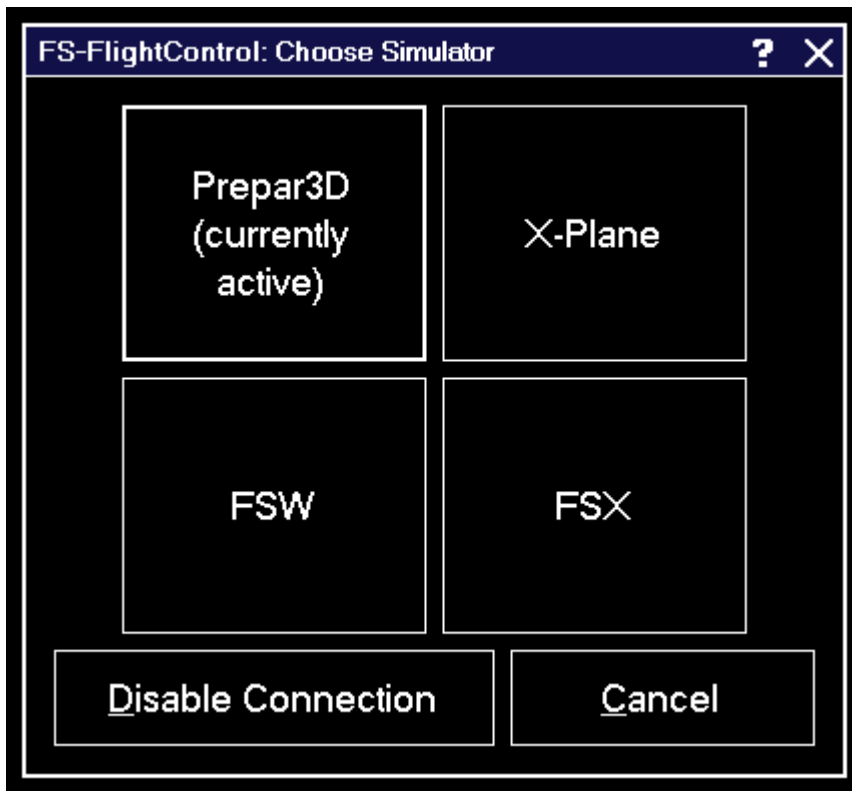

# Table of Contents

**Choose Simulator** ..... 1

# Choose Simulator

This dialog gives you the option to easily switch between the simulators that have been created in the [Settings](#) module.

You can also completely disable the simulator connection.

**FS-FlightControl Steam Products Manual:**  
<https://www.fs-flightcontrol.com/en/steam/manual/>