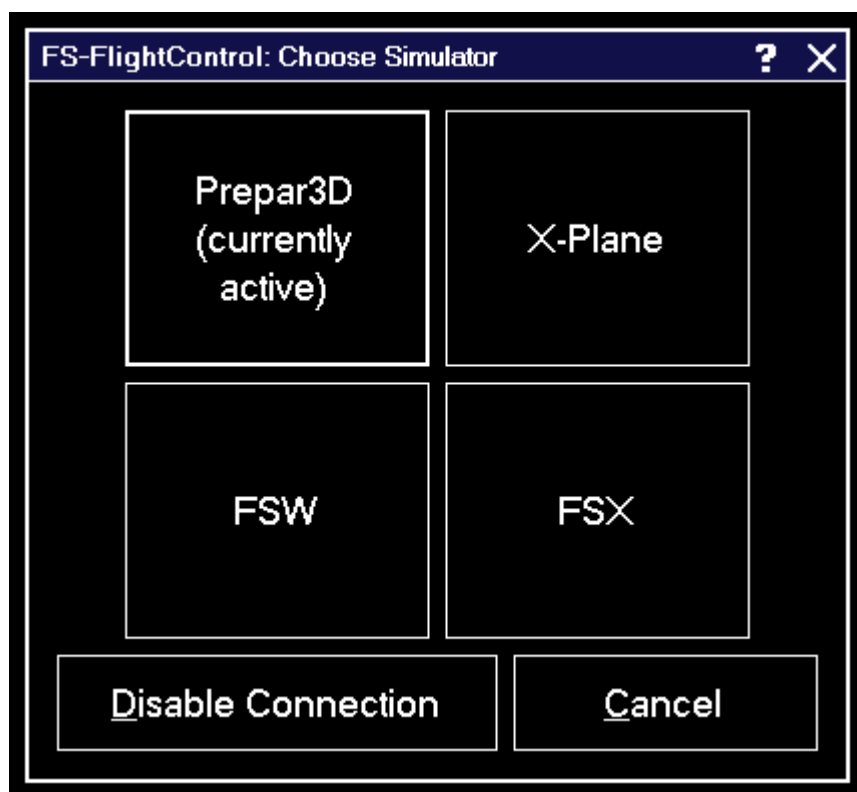

# Table of Contents

**Choose Simulator** ..... 1

# Choose Simulator

This dialog gives you the option to easily switch between the simulators that have been created in the [Settings](#) module.

You can also completely disable the simulator connection.

**FS-FlightControl Steam Products Manual:**  
<https://www.fs-flightcontrol.com/en/steam/manual/>