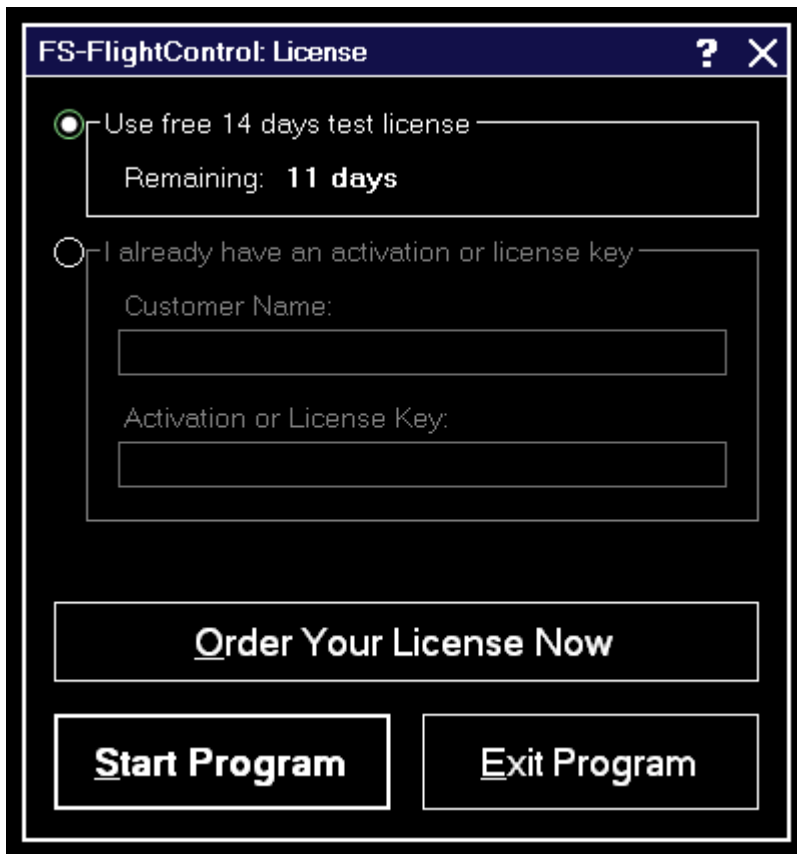

Table of Contents

License	1
<i>Test License</i>	1
<i>License Data</i>	1

License

Use this dialog to enter your FS-FlightControl license information and activate the product or check how long your test license is still valid.

Test License

Here you can see how long your test license is still valid.

 **Note:** You can even still start the program after the test license has expired, but then it will close automatically after 5 minutes.