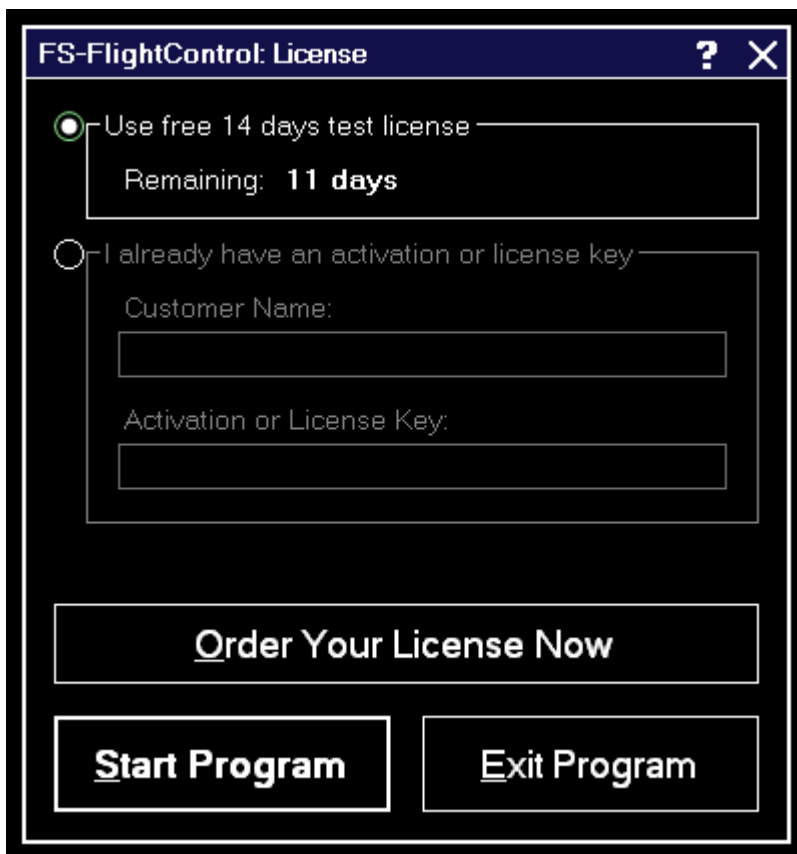

Table of Contents

License	1
Test License	1
License Data	1

License

This dialog to enter your FS-FlightControl license information enables you to activate the product or check how long your test license is still valid.

Test License

Here you can see how long your test license is still valid.

 **Note:** You can even still start the program after the test license has expired, but then it will close automatically after 5 minutes.