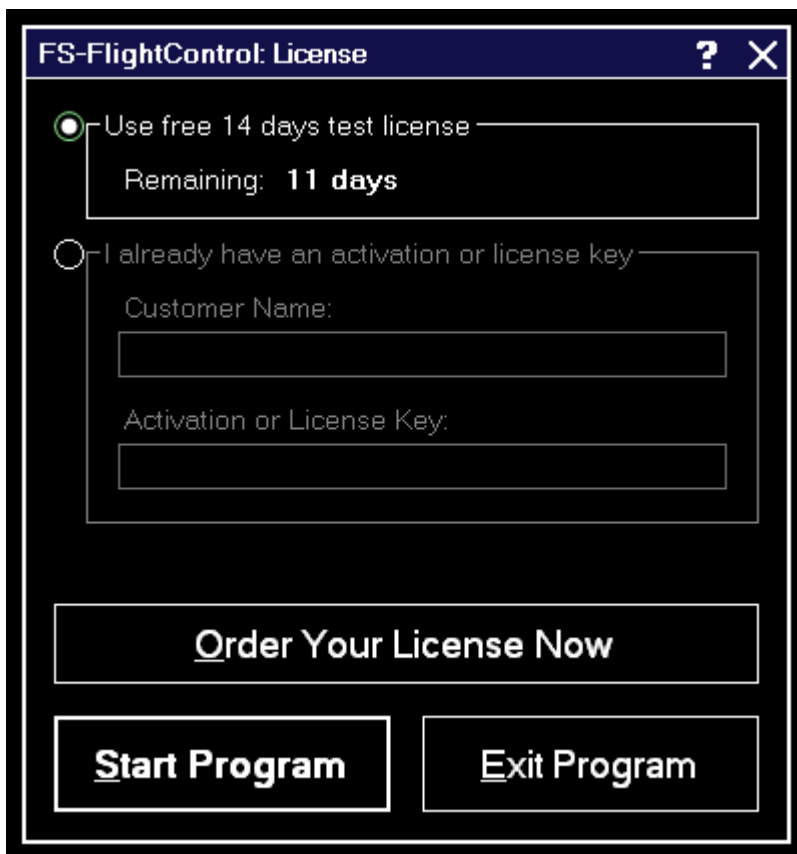

# Table of Contents

<b>License</b> .....	1
<b>Test License</b> .....	1
<b>License Data</b> .....	1

# License

This dialog to enter your FS-FlightControl license information enables you to activate the product or check how long your test license is still valid.

## Test License

Here you can see how long your test license is still valid.

 **Note:** You can even still start the program after the test license has expired, but then it will close automatically after 5 minutes.