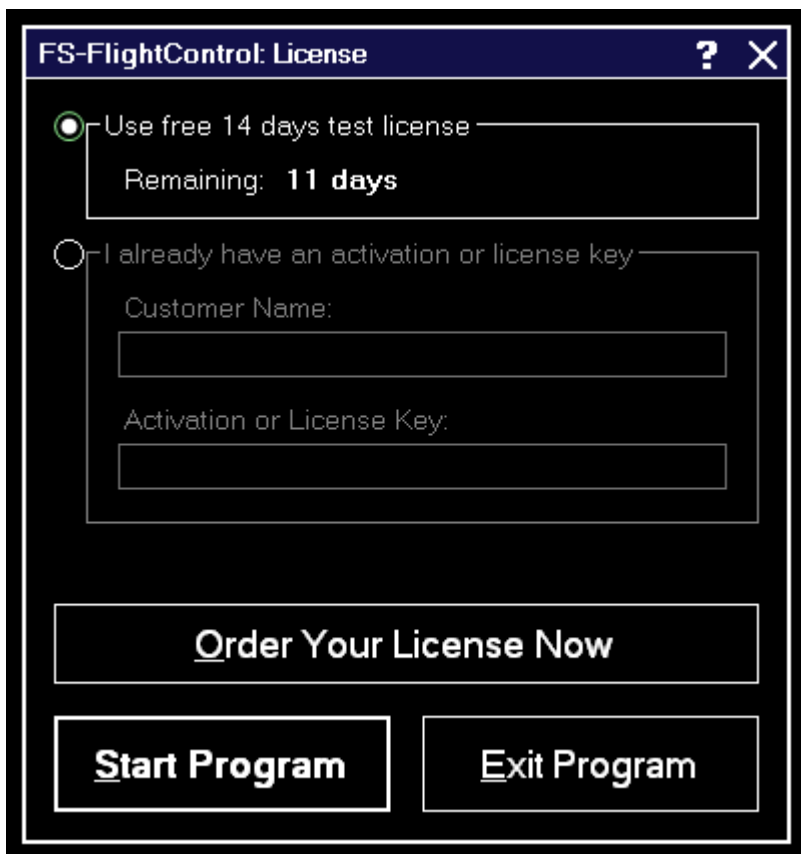

# License

This dialog to enter your FS-FlightControl license information enables you to activate the product or check how long your test license is still valid.

## Test License

Here you can see how long your test license is still valid.

 **Note:** You can even still start the program after the test license has expired, but then it will close automatically after 5 minutes.