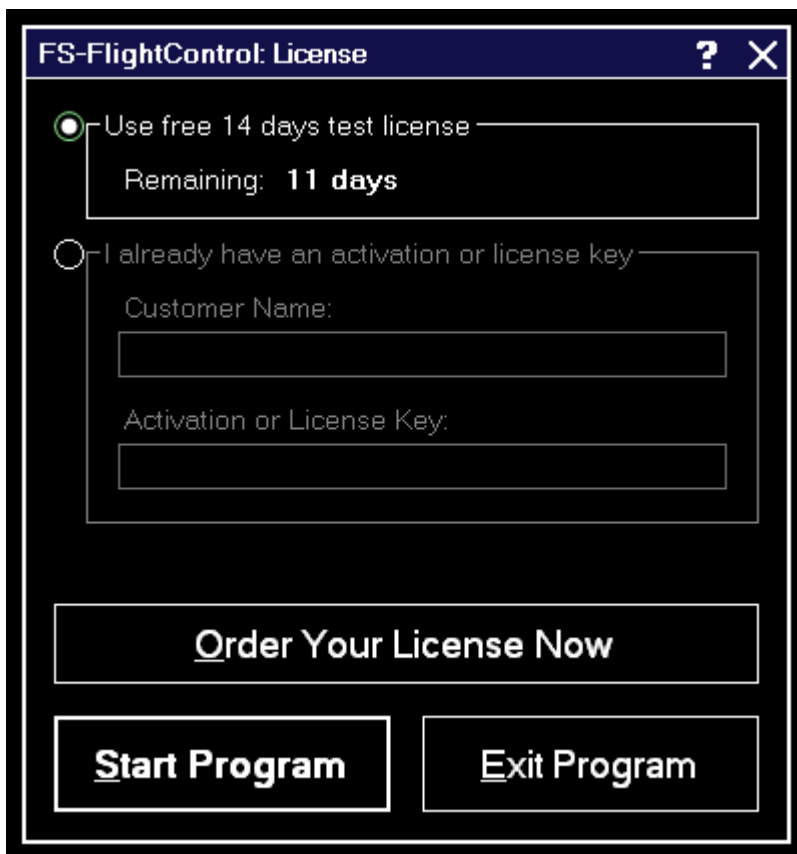

Table of Contents

License	1
<i>Test License</i>	1
<i>License Data</i>	1

License

Use this dialog to enter your FS-FlightControl license information and activate the product or check how long your test license is still valid.

Test License

Here you can see how long your test license is still valid.

 **Note:** You can even still start the program after the test license has expired, but then it will close automatically after 5 minutes.