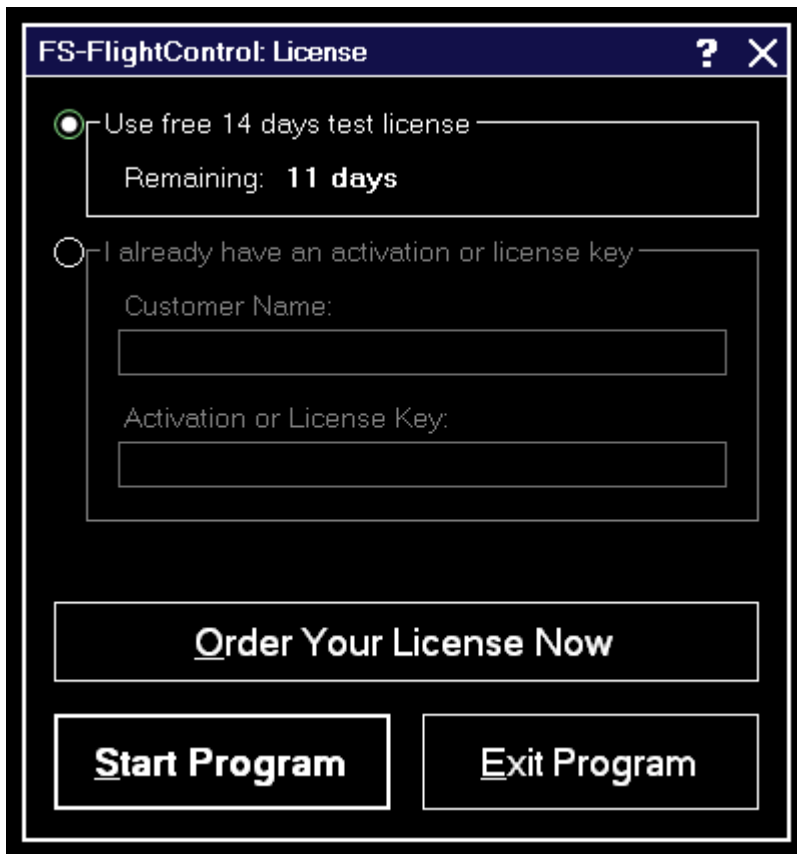

# License

Use this dialog to enter your FS-FlightControl license information and activate the product or check how long your test license is still valid.

## Test License

Here you can see how long your test license is still valid.

 **Note:** You can even still start the program after the test license has expired, but then it will close automatically after 5 minutes.