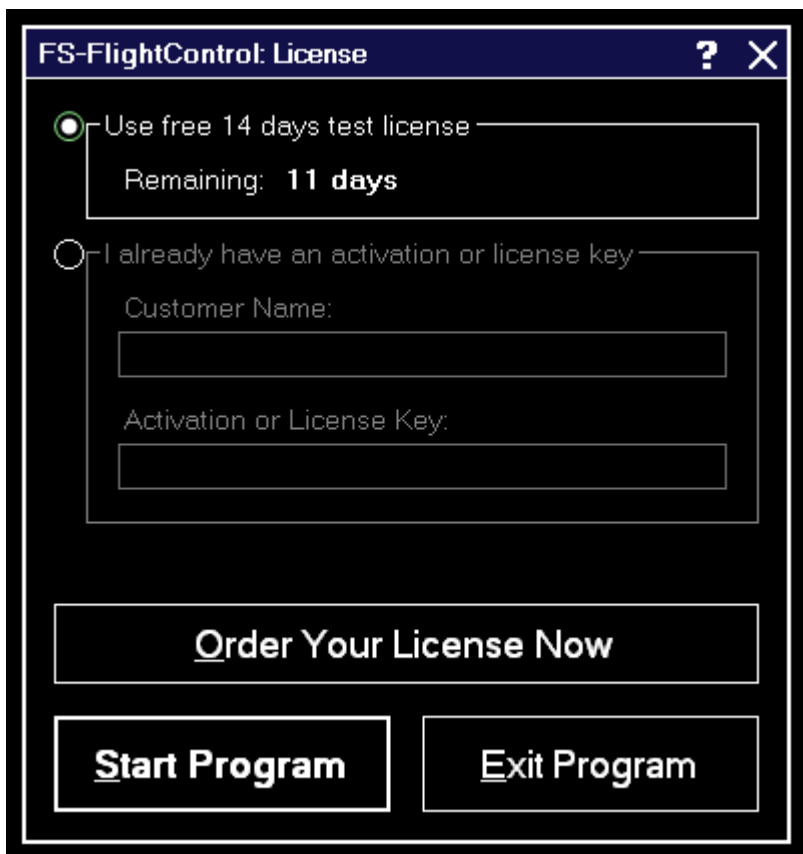

Table of Contents

License	1
<i>Test License</i>	1
<i>License Data</i>	1

License

Use this dialog to enter your FS-FlightControl license information and activate the product or check how long your test license is still valid.

Test License

Here you can see how long your test license is still valid.

 **Note:** You can even still start the program after the test license has expired, but then it will close automatically after 5 minutes.