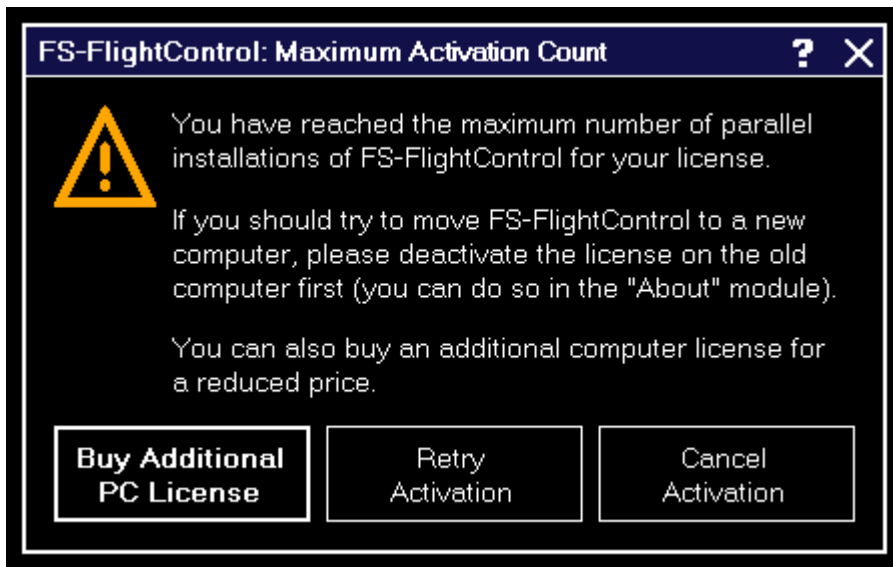

Table of Contents

Maximum Activation Count 1

Maximum Activation Count

This dialog is displayed when you tried to activate FS-FlightControl on more computers than you have purchased licenses for.

If you should try to move FS-FlightControl to a new computer, please deactivate the license on the old computer first: You can easily do so in the [about](#) module.