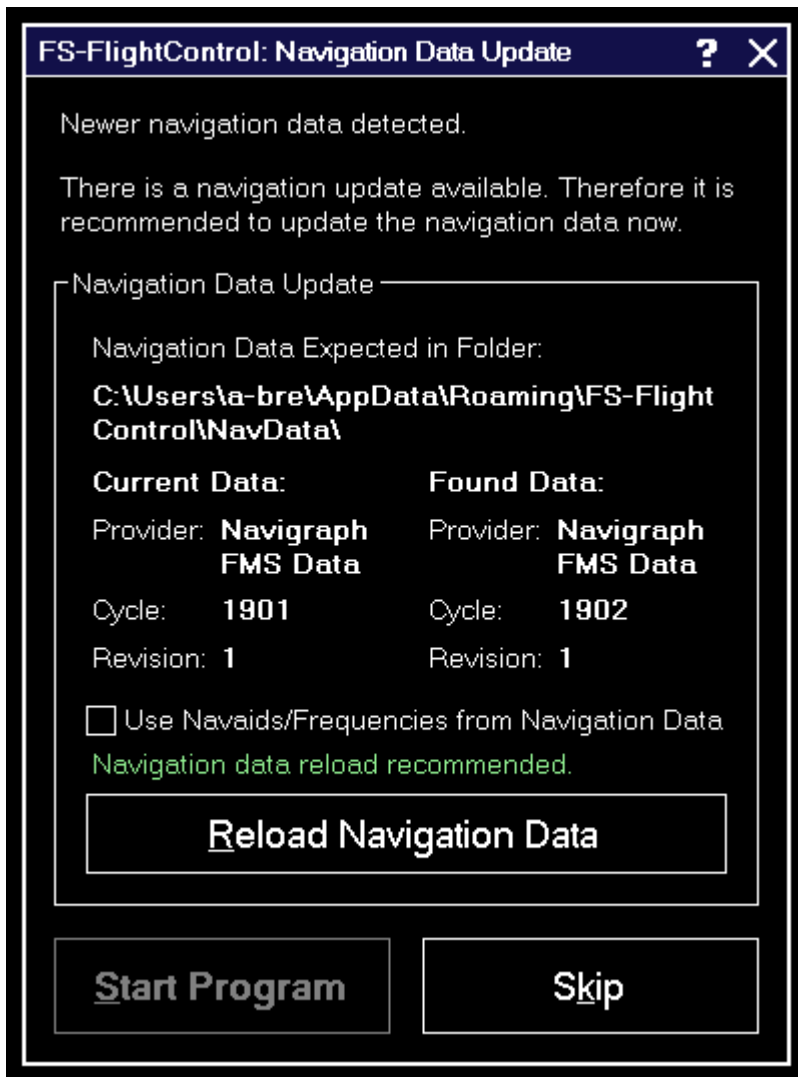

Table of Contents

Navigation Data Update	1
<i>Update Information</i>	1

Navigation Data Update

The navigation data update dialog informs you about a new AIRAC data cycle that you can import to FS-FlightControl to have up-to-date waypoints and airways.

Update Information

Navigation Data Update

Navigation Data Expected in Folder:
C:\Users\la-bre\AppData\Roaming\FS-Flight Control\NavData

Current Data:	Found Data:
Provider: Navigraph FMS Data	Provider: Navigraph FMS Data
Cycle: 1901	Cycle: 1902
Revision: 1	Revision: 1