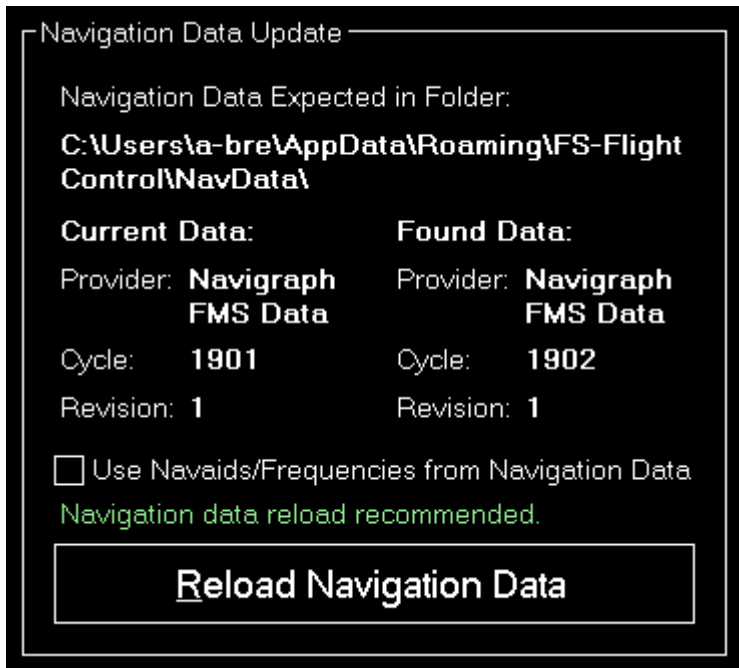

# Table of Contents

<b>Navigation Data Update</b> .....	1
<i>Update Information</i> .....	1
<i>AIRAC Data Usage</i> .....	2

# Navigation Data Update

The navigation data update dialog informs you about a new AIRAC data cycle that you can import to FS-FlightControl to have up-to-date waypoints and airways.

Both Aerosoft with NavDataPro as well as Navigraph with FMS Data provide AIRAC data updates for FS-FlightControl.

## Update Information

This section shows the current and new data provider as well as some information about the data cycles involved.

It is recommended that you reload the navigation data whenever an update is available to always work with the latest waypoints and airways in FS-FlightControl.