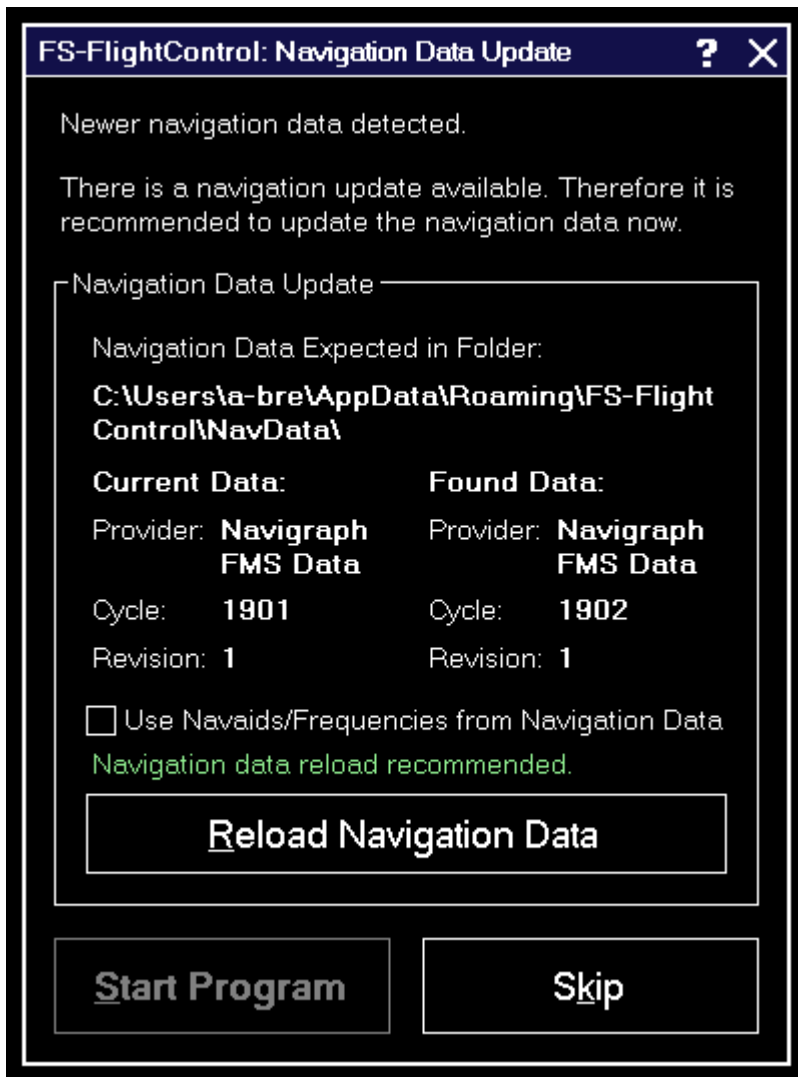

# Table of Contents

<b>Navigation Data Update</b> .....	1
<i>Update Information</i> .....	1
<i>AIRAC Data Usage</i> .....	2

# Navigation Data Update

The navigation data update dialog informs you about a new AIRAC data cycle that you can import to FS-FlightControl to have up-to-date waypoints and airways.

Both Aerosoft with NavDataPro as well as Navigraph with FMS Data provide AIRAC data updates for FS-FlightControl.

## Update Information

This section shows the current and new data provider as well as some information about the data cycles involved.

It is recommended that you reload the navigation data whenever an update is available to always work with the latest waypoints and airways in FS-FlightControl.