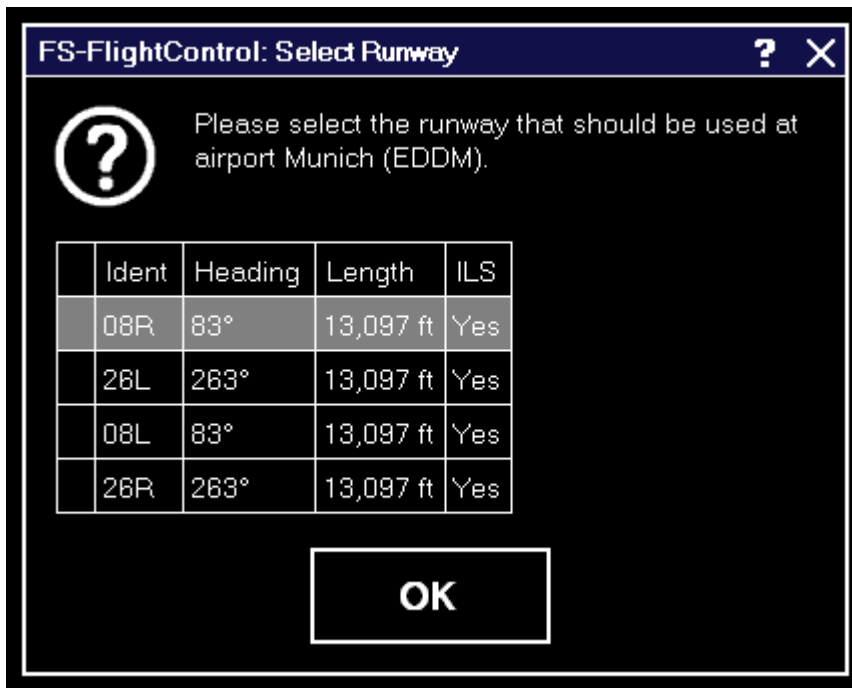

# Table of Contents

**Select Runway** ..... 1

# Select Runway

After a new airport is selected this select runway dialog will be displayed to select the runway of the airport that should be used.

**FS-FlightControl Steam Products Manual:**  
<https://www.fs-flightcontrol.com/en/steam/manual/>