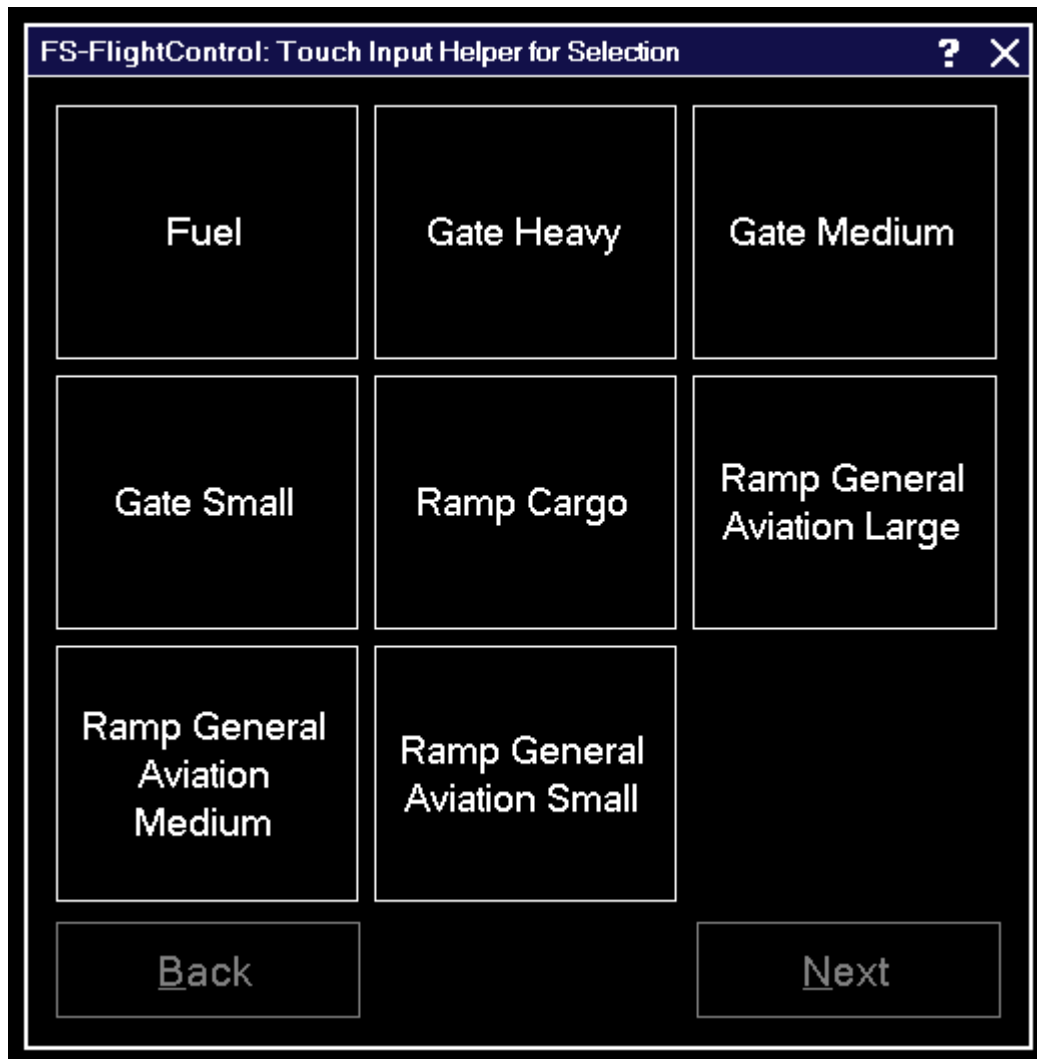

Table of Contents

Touch Input Helper for Selection 1

Touch Input Helper for Selection

The touch input helper dialog for selection enables you to easily work with FS-FlightControl also with a touch-enabled monitor or tablet device without any keyboard or mouse involved.

If you would like to enable it, you can do so in the [Settings](#) module.

 **Note:** While the Android or iOS app is connected the touch input helper for selection gets activated automatically independent of your settings.