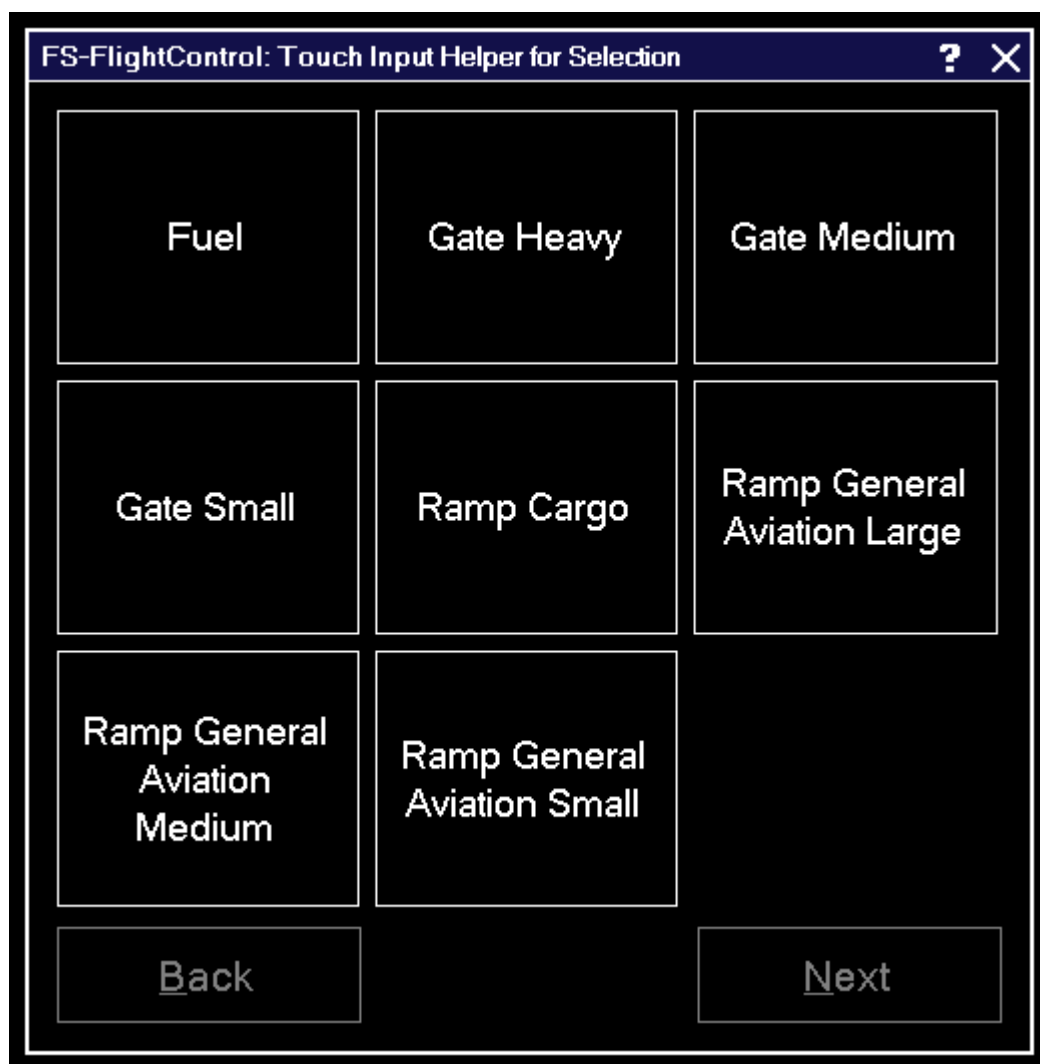

# Table of Contents

**Touch Input Helper for Selection** ..... 1

# Touch Input Helper for Selection

The touch input helper dialog for selection enables you to easily work with FS-FlightControl also with a touch-enabled monitor or tablet device without any keyboard or mouse involved.

If you would like to enable it, you can do so in the [Settings](#) module.

 **Note:** While the Android or iOS app is connected the touch input helper for selection gets activated automatically independent of your settings.