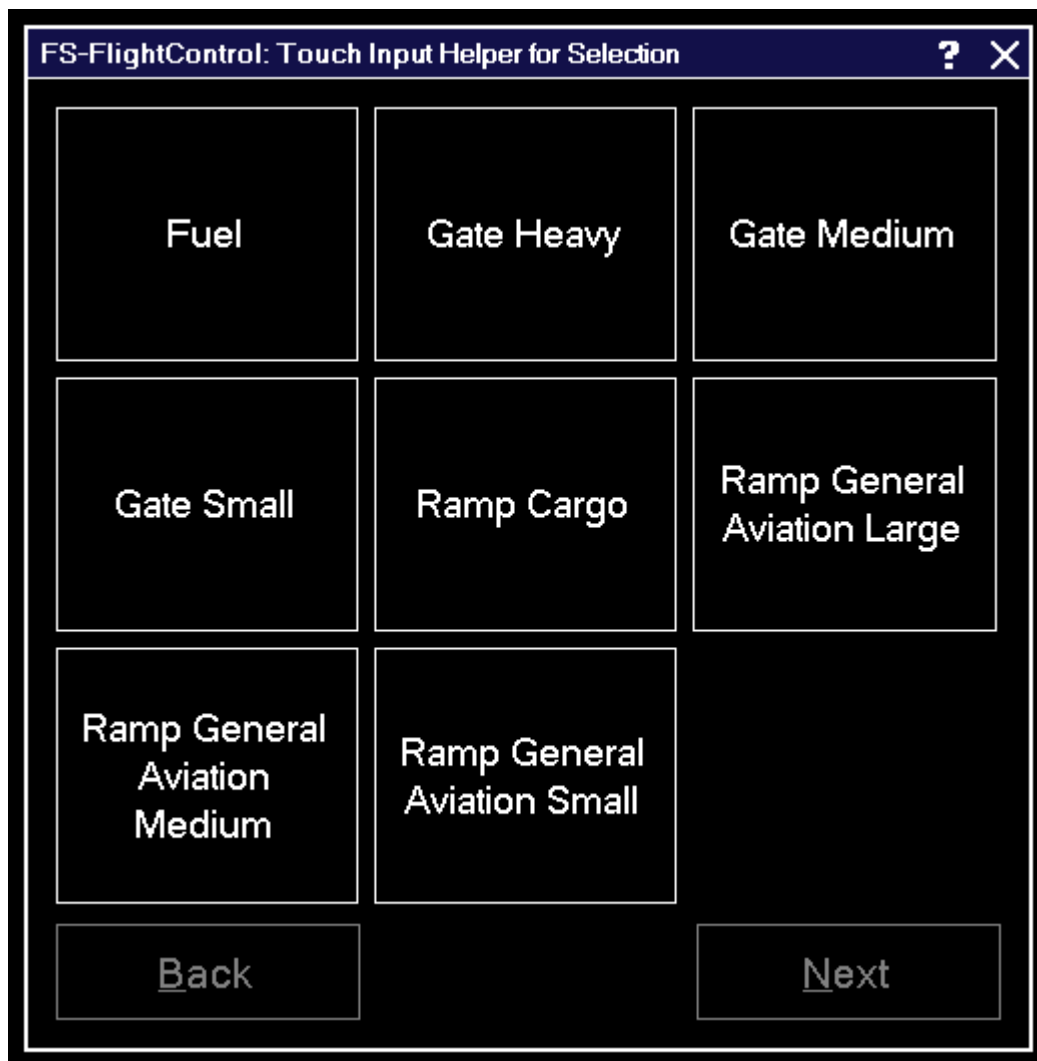

Table of Contents

Touch Input Helper for Selection 1

Touch Input Helper for Selection

The touch input helper dialog for selection enables you to easily work with FS-FlightControl also with a touch-enabled monitor or tablet device without any keyboard or mouse involved.

If you would like to enable it, you can do so in the [Settings](#) module.

 **Note:** While the Android or iOS app is connected the touch input helper for selection gets activated automatically independent of your settings.