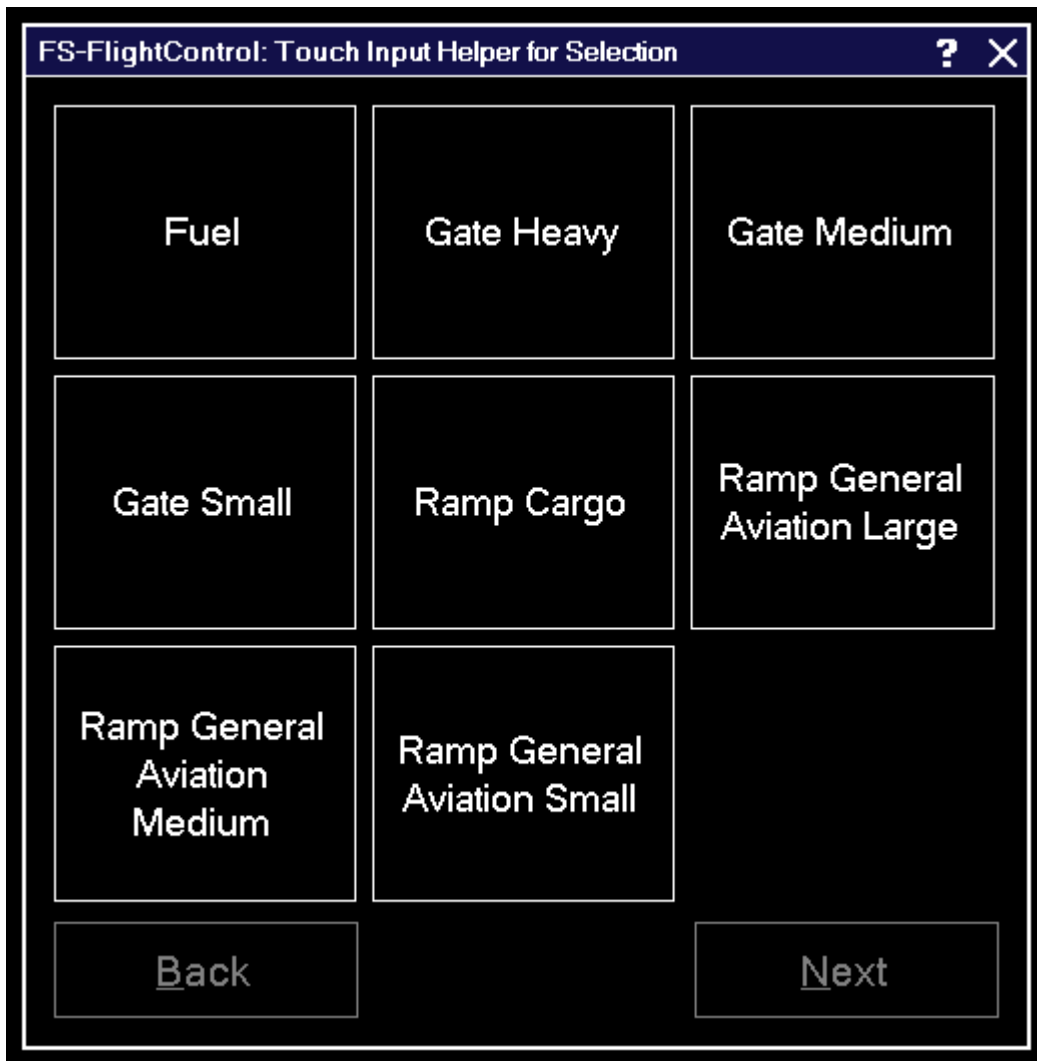

Table of Contents

Touch Input Helper for Selection 1

Touch Input Helper for Selection

The touch input helper dialog for selection enables you to easily work with FS-FlightControl also with a touch-enabled monitor or tablet device without any keyboard or mouse involved.

If you would like to enable it, you can do so in the [Settings](#) module.

 **Note:** While the Android or iOS app is connected the touch input helper for selection gets activated automatically independent of your settings.