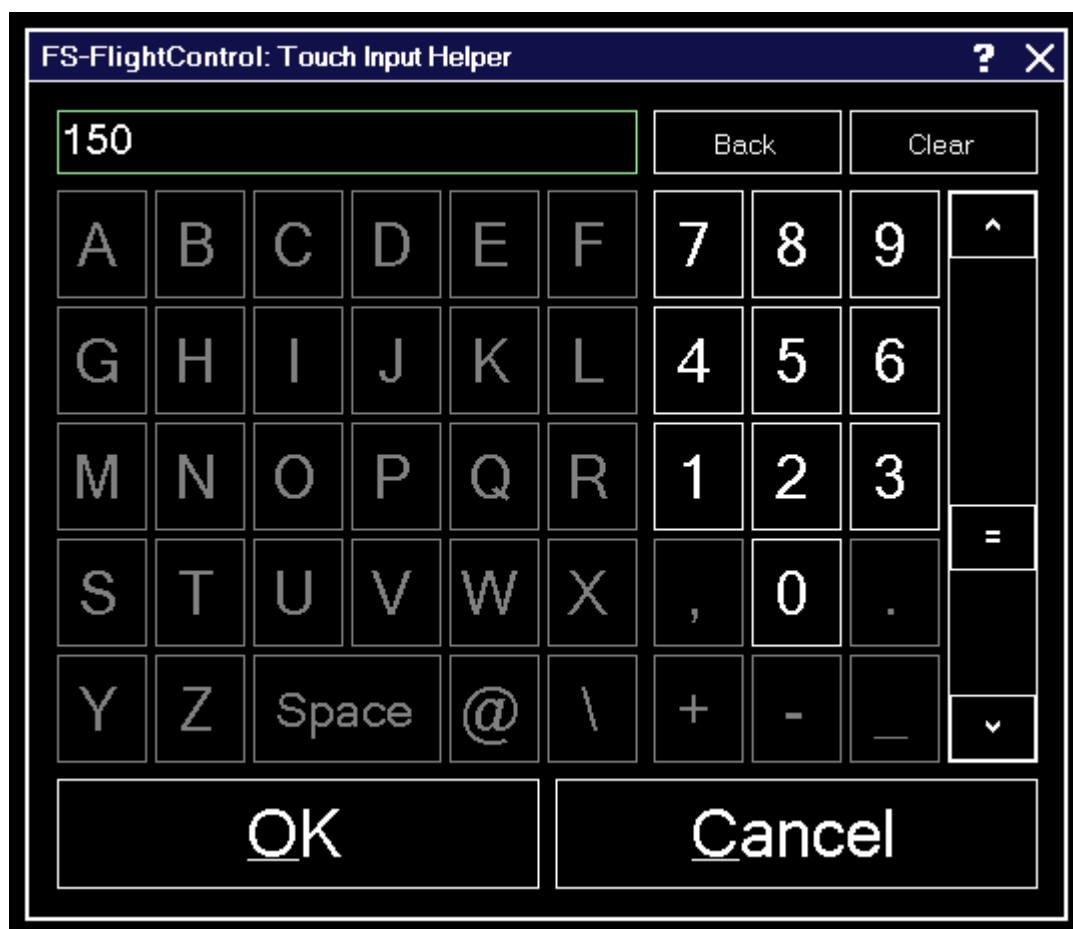

Table of Contents

Touch Input Helper 1

Touch Input Helper

The touch input helper dialog enables you to easily work with FS-FlightControl also with a touch-enabled monitor or tablet device without any keyboard or mouse involved.

By default the touch input helper is enabled and will pop-up whenever you click or touch in an input field.

If you should not like or need this, you can easily disable it in the [Settings](#) module.

 **Note:** While the Android or iOS app is connected the touch input helper gets activated automatically independent of your settings.