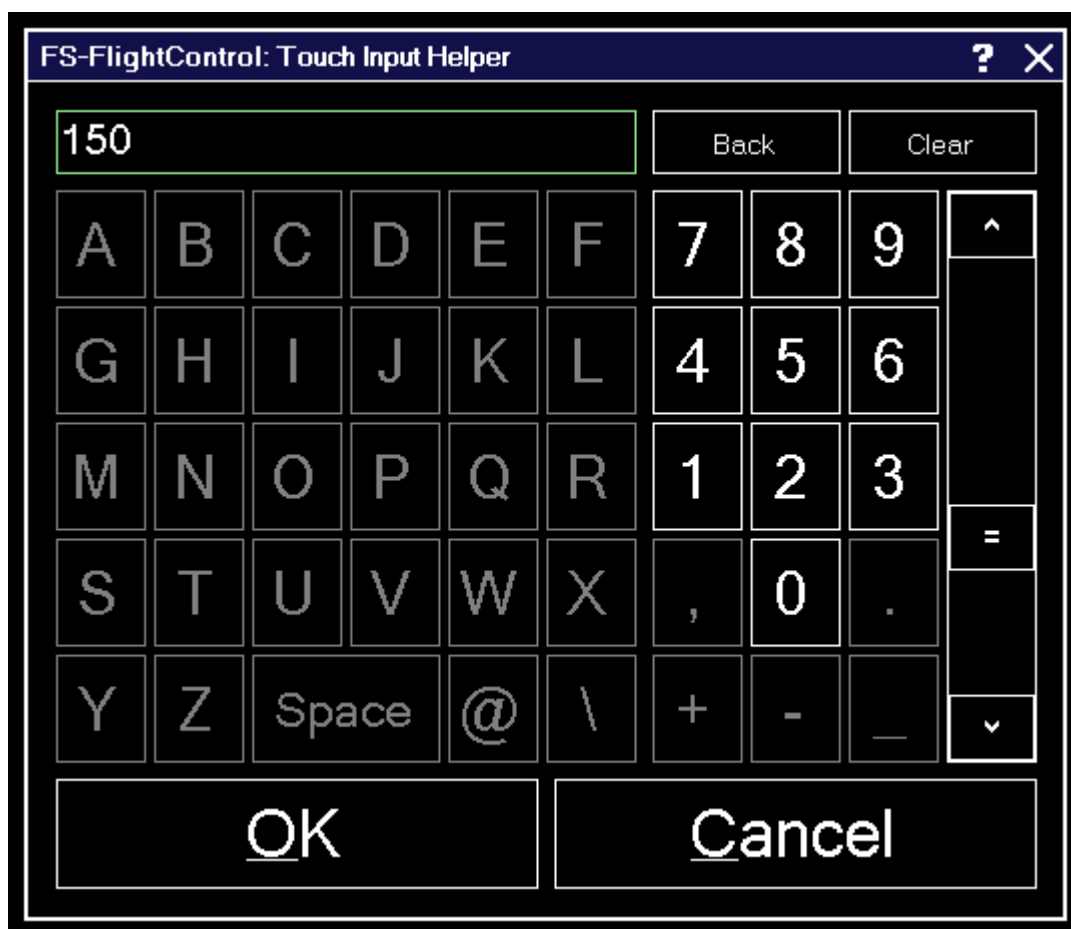

# Table of Contents

**Touch Input Helper** ..... 1

# Touch Input Helper

The touch input helper dialog enables you to easily work with FS-FlightControl from a touch-enabled tablet devices without any keyboard or mouse involved.

By default the touch input helper is enabled and will pop-up whenever you click or touch in an input field.