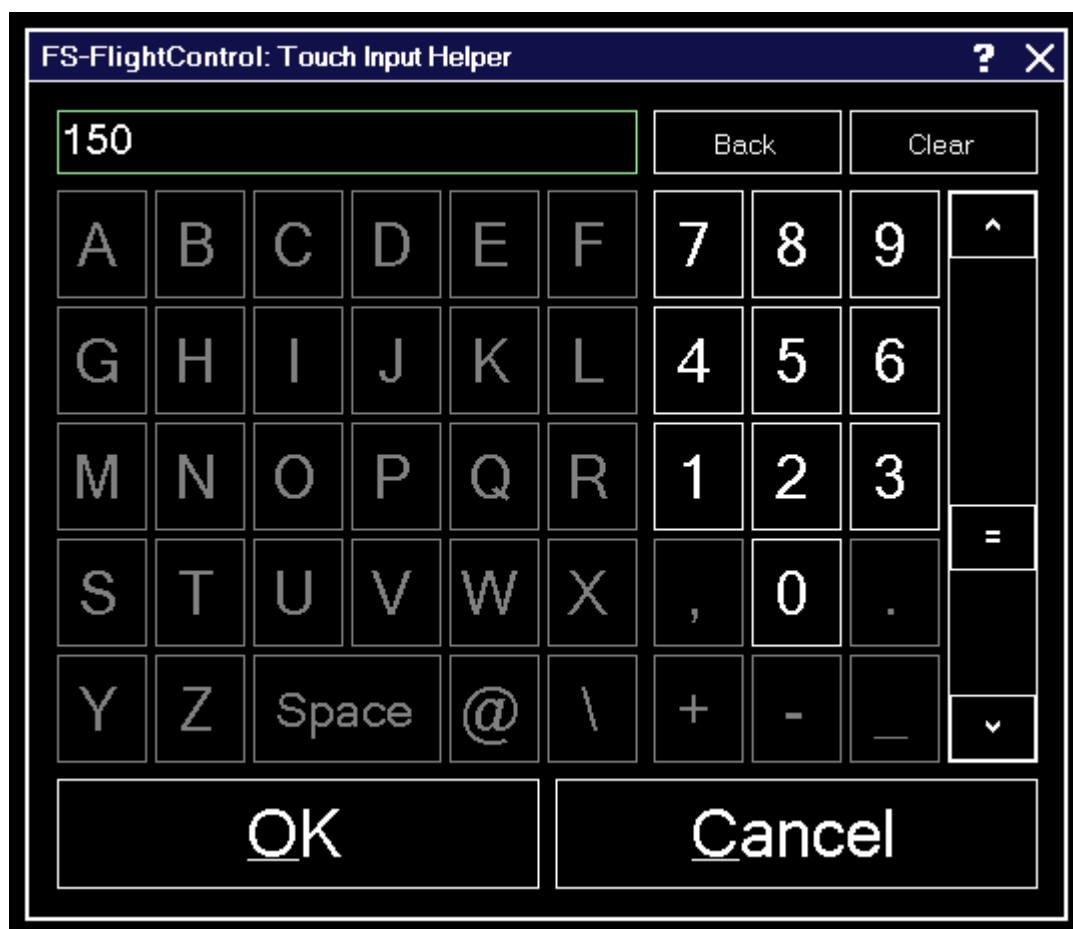

Table of Contents

Touch Input Helper 1

Touch Input Helper

The touch input helper dialog enables you to easily work with FS-FlightControl from a touch-enabled tablet devices without any keyboard or mouse involved.

By default the touch input helper is enabled and will pop-up whenever you click or touch in an input field.

If you should not like or need this, you can easily disable it in the [Settings](#) module.

FS-FlightControl Steam Products Manual:
<https://www.fs-flightcontrol.com/en/steam/manual/>