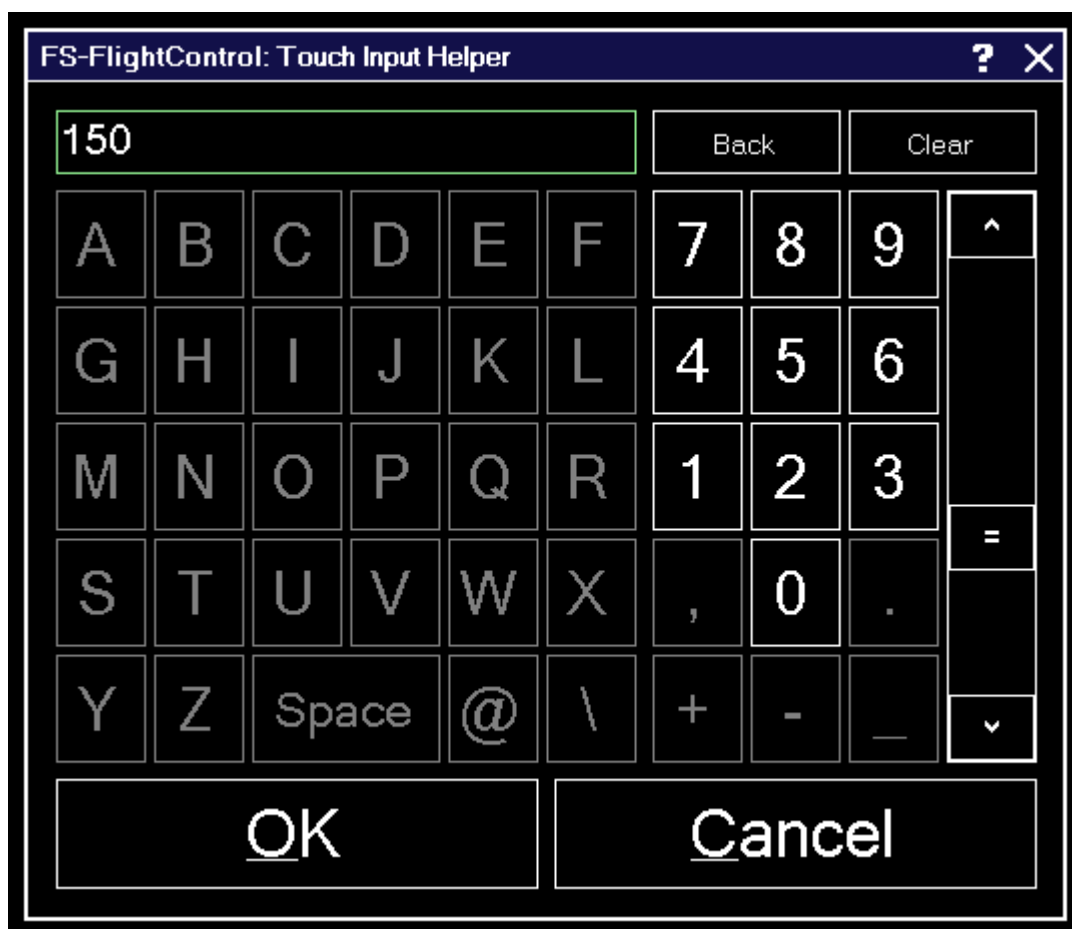

# Table of Contents

**Touch Input Helper** ..... 1

# Touch Input Helper

The touch input helper dialog enables you to easily work with FS-FlightControl from a touch-enabled tablet devices without any keyboard or mouse involved.

By default the touch input helper is enabled and will pop-up whenever you click or touch in an input field.