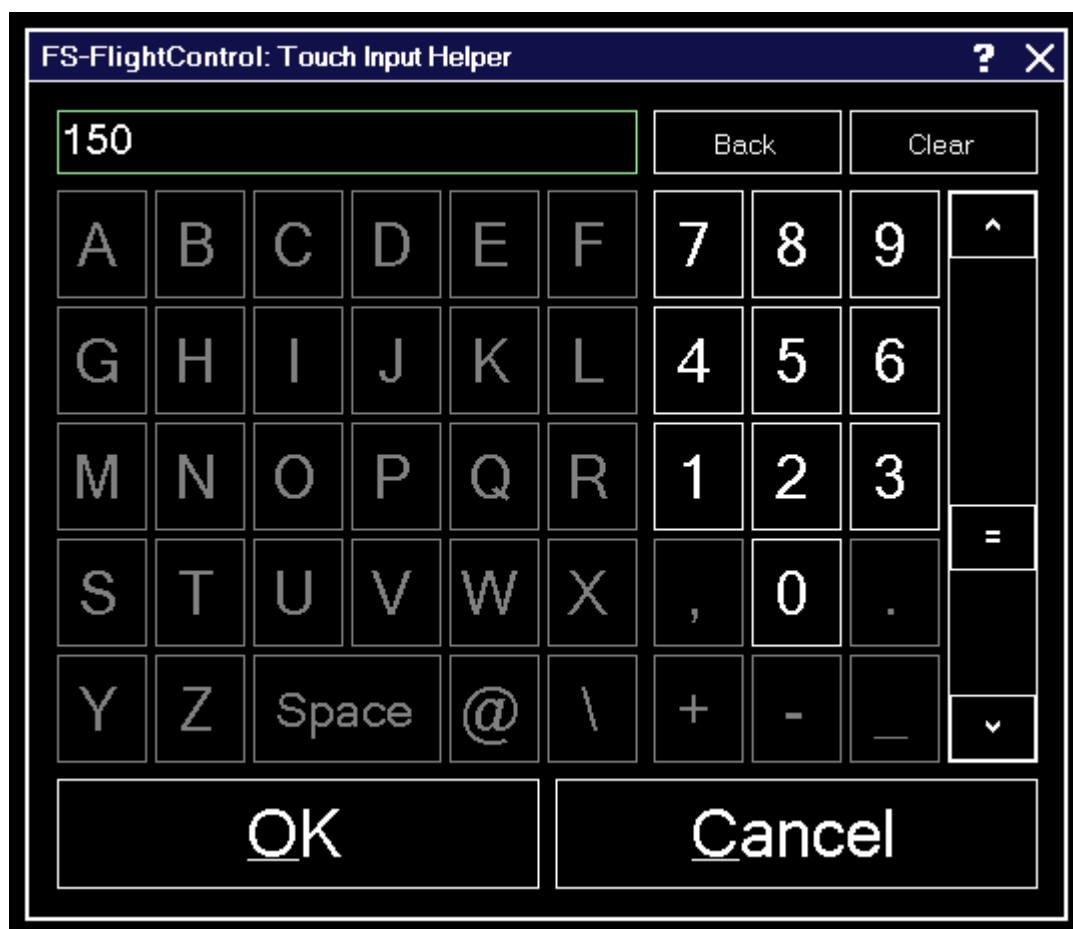

Table of Contents

Touch Input Helper 1

Touch Input Helper

The touch input helper dialog enables you to easily work with FS-FlightControl also with a touch-enabled monitor or tablet device without any keyboard or mouse involved.

By default the touch input helper is enabled and will pop-up whenever you click or touch in an input field.

If you should not like or need this, you can easily disable it in the [Settings](#) module.

FS-FlightControl Steam Products Manual:
<https://www.fs-flightcontrol.com/en/steam/manual/>