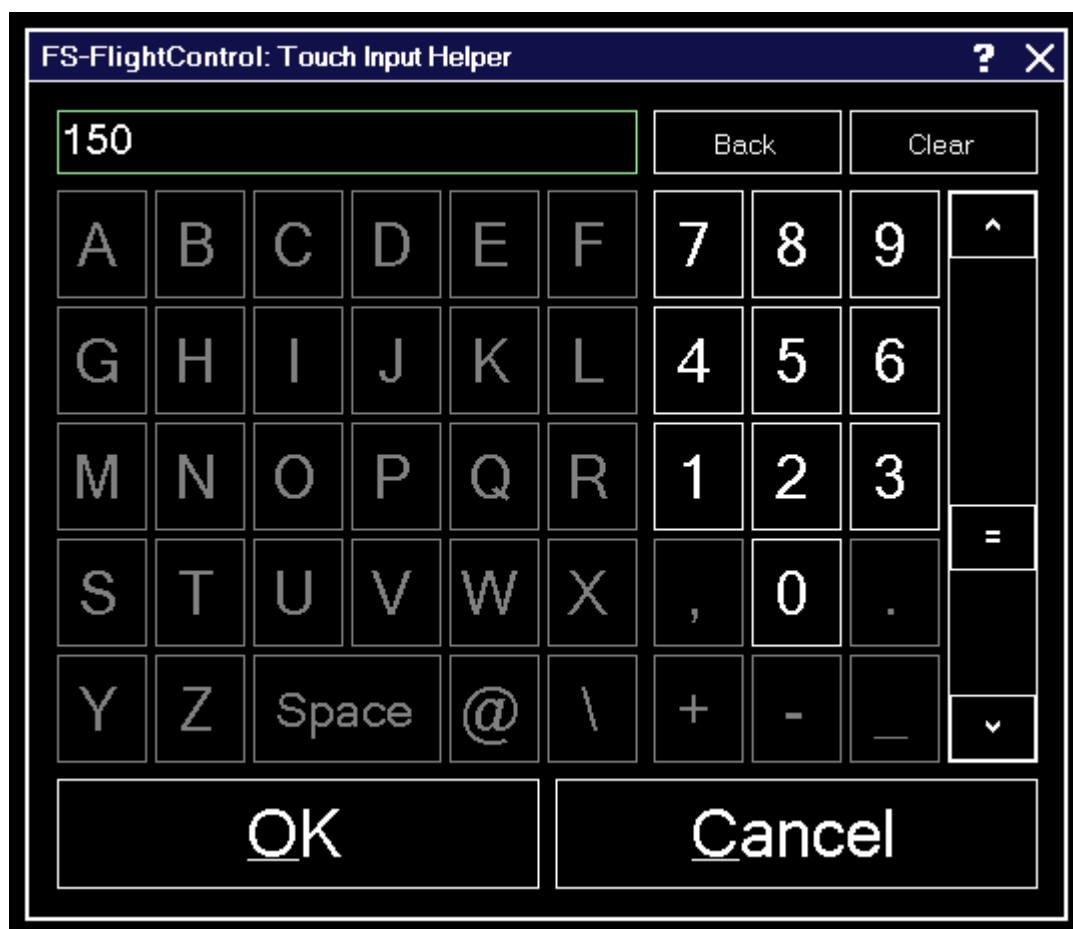

# Table of Contents

**Touch Input Helper** ..... 1

# Touch Input Helper

The touch input helper dialog enables you to easily work with FS-FlightControl also with a touch-enabled monitor or tablet device without any keyboard or mouse involved.

By default the touch input helper is enabled and will pop-up whenever you click or touch in an input field.