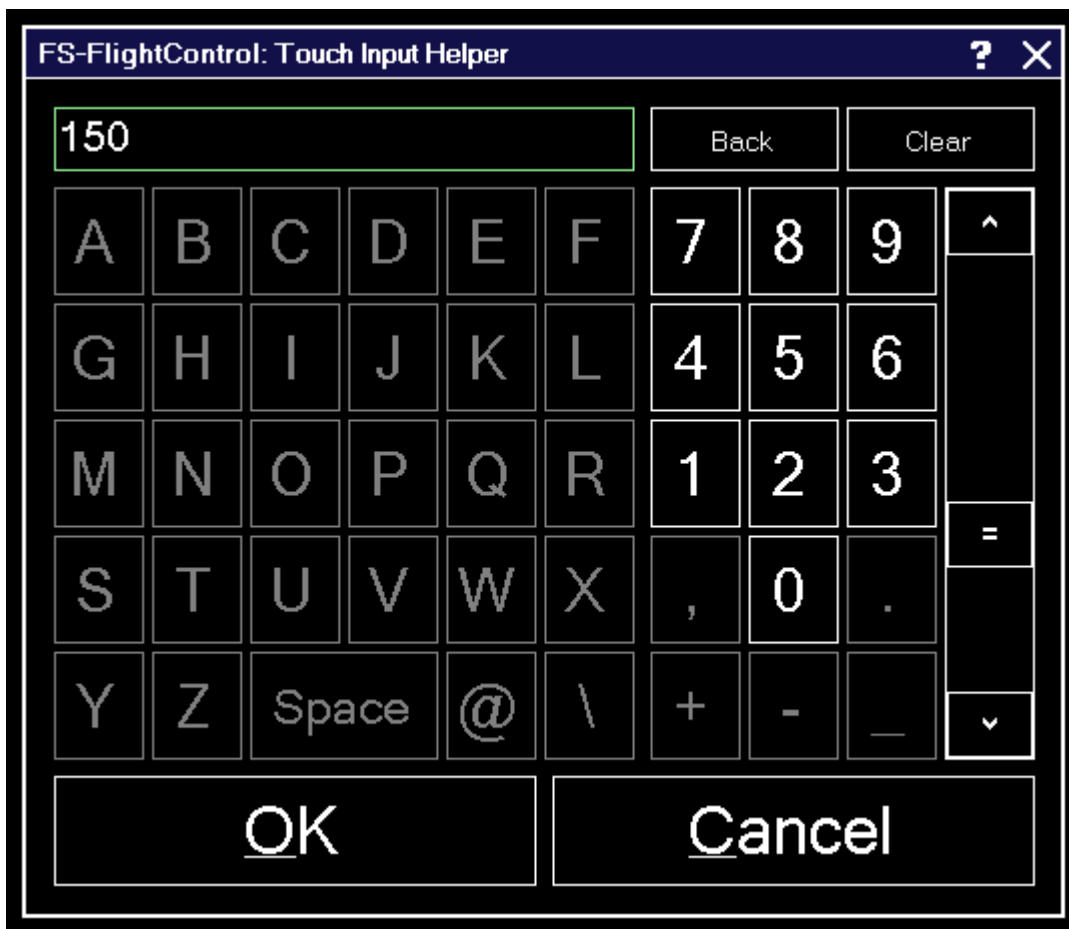

Table of Contents

Touch Input Helper 1

Touch Input Helper

The touch input helper dialog enables you to easily work with FS-FlightControl also with a touch-enabled monitor or tablet device without any keyboard or mouse involved.

By default the touch input helper is enabled and will pop-up whenever you click or touch in an input field.

If you should not like or need this, you can easily disable it in the [Settings](#) module.

 **Note:** While the Android or iOS app is connected the touch input helper gets activated automatically independent of your settings.