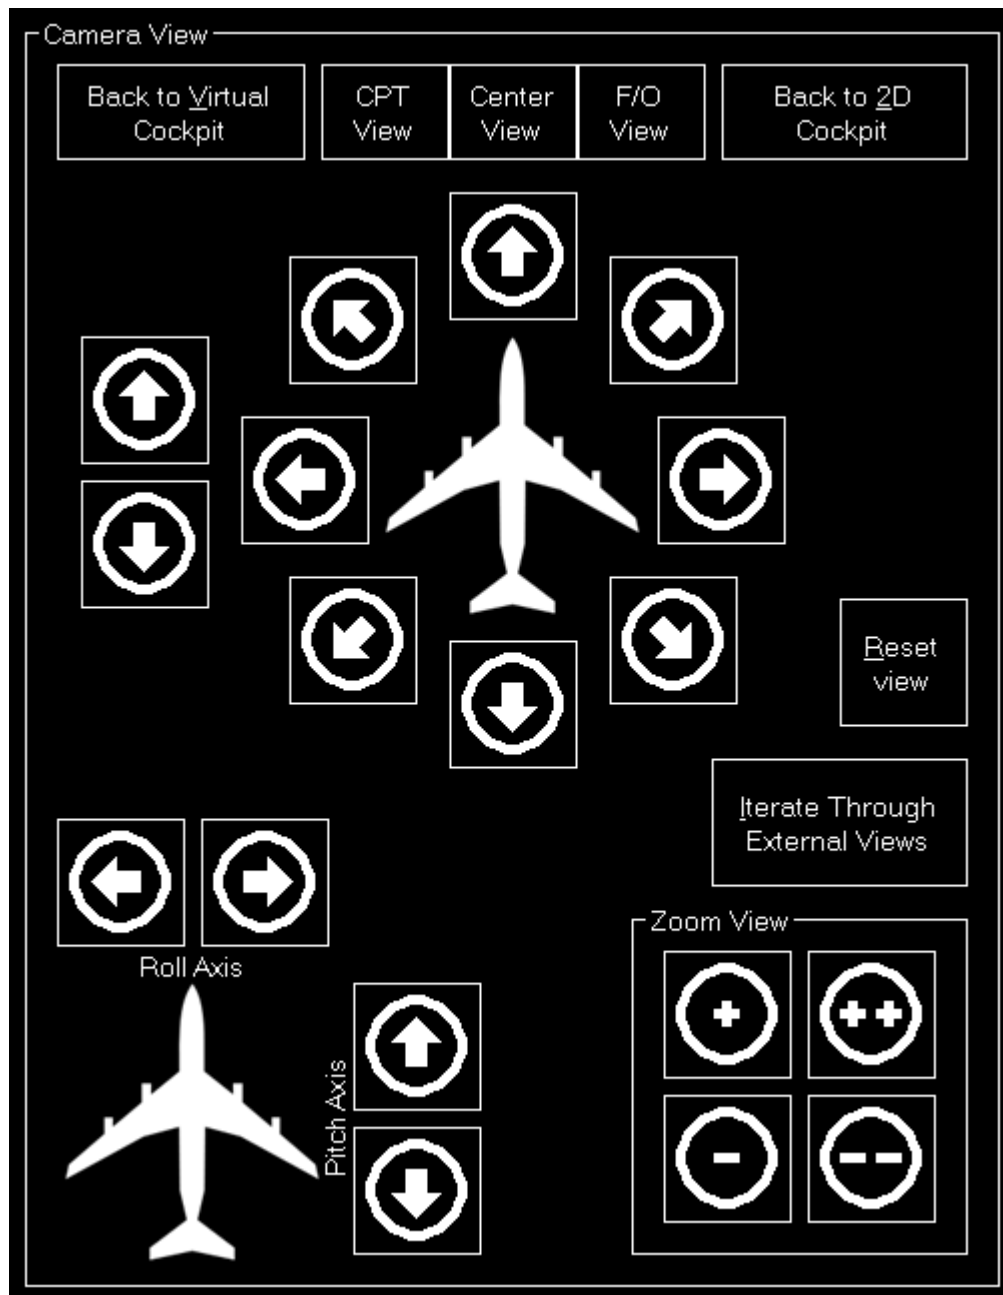

Table of Contents

- View/Slew** 1
- Camera View** 1
- Back to Cockpit 1
- Horizontal View Change 2
- Rotation 2
- Zoom 3
- Reset and External Views 3
- Slew Mode** 3
- Enable/Disable, Stop and Reset 4
- Horizontal Slew 5
- Move Up/Down and Banking 5
- Pitching 5

View/Slew

Control the current camera view and zoom as well as use the aircraft slew mode to move your aircraft exactly to the position you need it.

Camera View

The left section in the screen controls the current camera view.

Back to Cockpit

First there is an easy way to go back to the cockpit view: You can either go back to the virtual cockpit (3D) or the 2D cockpit.

Horizontal View Change

With the left two buttons you can move the view forward or backward.

The other buttons can be used to move the view to all directions.

Rotation

Use these buttons rotate the view left and right or up and down.

Zoom

Here you can zoom the view in and out by using two different speed levels.