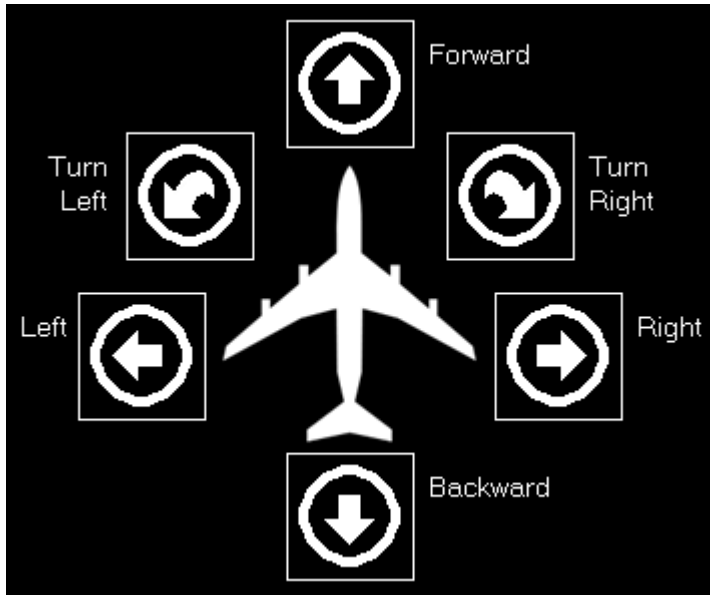

The other buttons can be used to move the view to all directions.

Rotation

Use these buttons rotate the view left and right or up and down.

Zoom

Here you can zoom the view in and out by using two different speed levels.

Reset and External Views

Additionally you can reset the current view to its defaults or iterate through all external views defined by the currently loaded aircraft.

Slew Mode

The right section in the screen controls the slew mode.

You can use this to move your aircraft exactly to the position you need it.

Enable/Disable, Stop and Reset

First you need to enable the slew mode with the corresponding button. You can disable it by clicking the same button again.

There is also an option to stop slew (without disabling it) and setting heading, pitch and bank to zero

with just one click.

Horizontal Slew

Here you can slew the aircraft forward and backward, left and right as well as turn it left and right.