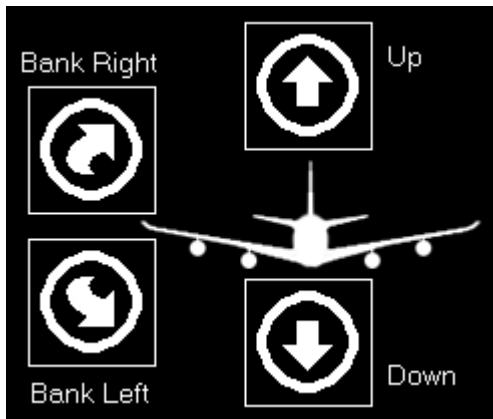

Reset and External Views

Additionally you can reset the current view to its defaults or iterate through all external views defined by the currently loaded aircraft.

Slew Mode

The right section in the screen controls the slew mode.

You can use this to move your aircraft exactly to the position you need it.

Enable/Disable, Stop and Reset

First you need to enable the slew mode with the corresponding button. You can disable it by clicking the same button again.

There is also an option to stop slew (without disabling it) and setting heading, pitch and bank to zero

with just one click.

Horizontal Slew

Here you can slew the aircraft forward and backward, left and right as well as turn it left and right.

Move Up/Down and Banking

Next you can move the aircraft up and down as well as bank it left and right.

Pitching

Finally you can pitch the aircraft up and down.

FS-FlightControl Steam Products Manual:

<https://www.fs-flightcontrol.com/en/steam/manual/>