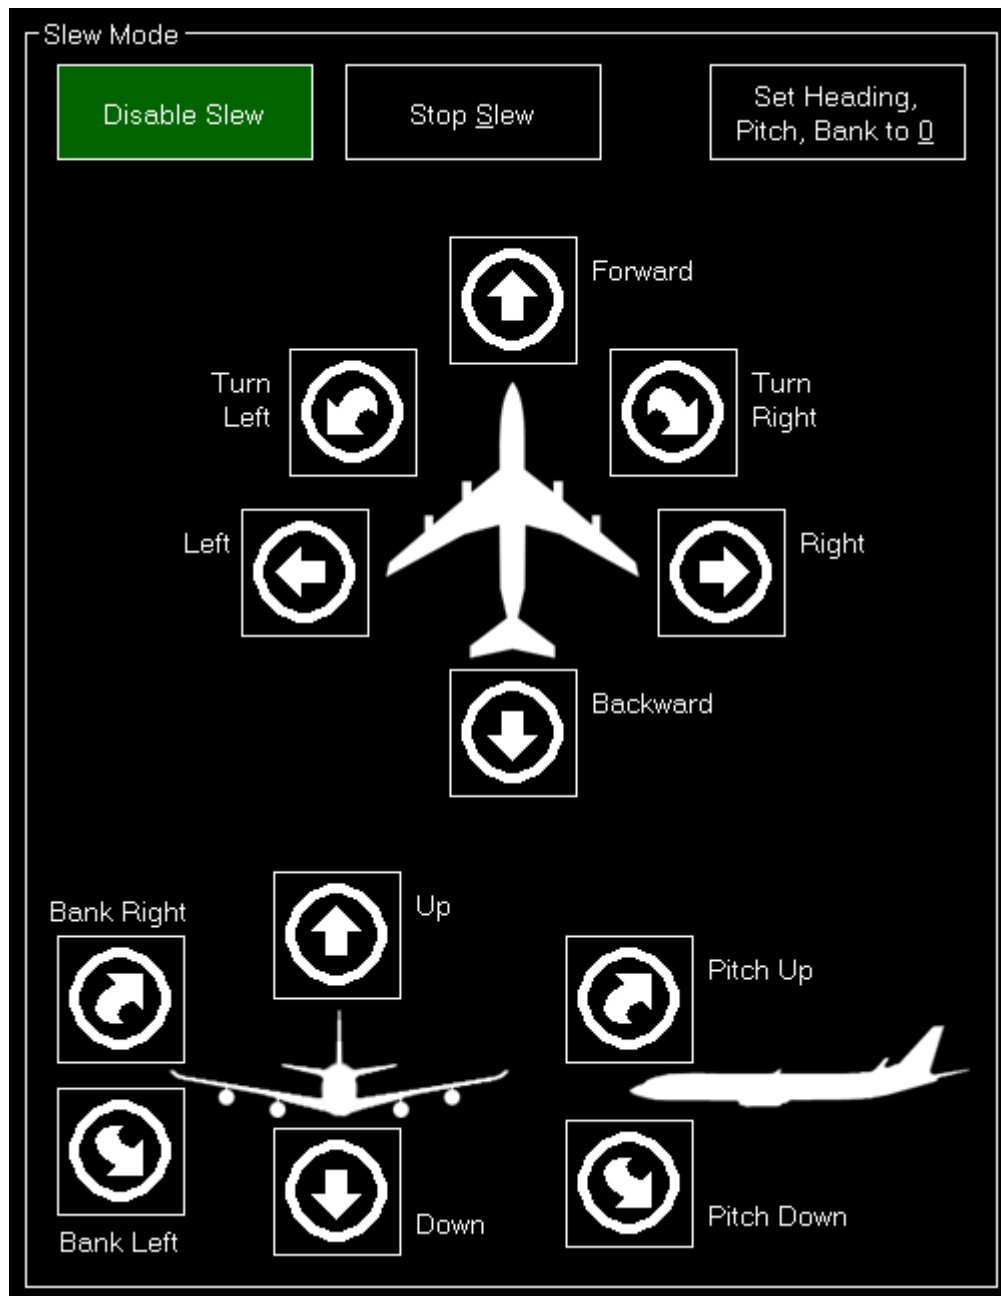

Back to Cockpit

First there is an easy way to go back to the cockpit view: You can either go back to the virtual cockpit (3D) or the 2D cockpit.

Horizontal View Change

With the left two buttons you can move the view forward or backward.

The other buttons can be used to move the view to all directions.

Rotation

Use these buttons rotate the view left and right or up and down.

Zoom

Here you can zoom the view in and out by using two different speed levels.

Reset and External Views

Additionally you can reset the current view to its defaults or iterate through all external views defined by the currently loaded aircraft.

Slew Mode

The right section in the screen controls the slew mode.

You can use this to move your aircraft exactly to the position you need it.

Enable/Disable, Stop and Reset

First you need to enable the slew mode with the corresponding button. You can disable it by clicking the same button again.